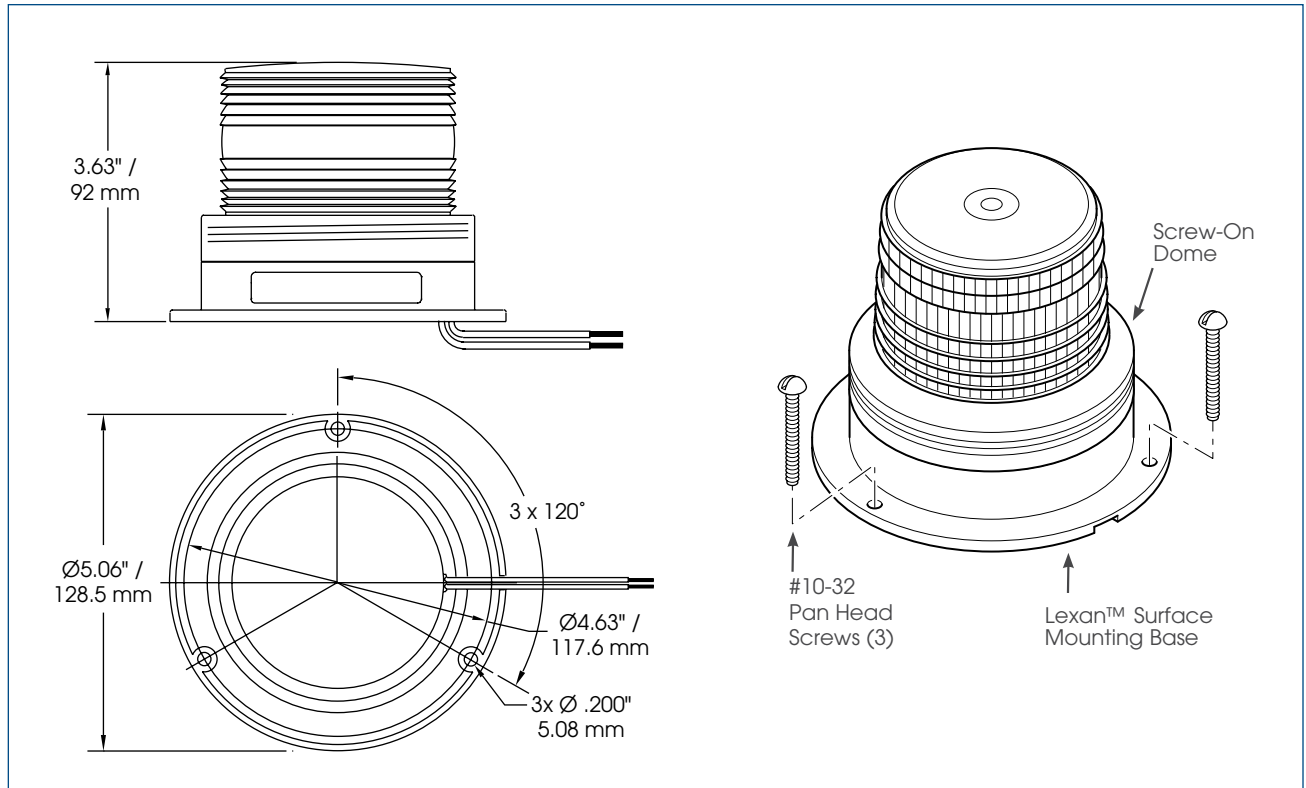

The LP6 features a two joule power supply that works in multiple voltages from 12-48VDC to 120VAC. Modular construction incorporates a powerful flash tube and vibration resistant circuit board.

The LP6 housing utilizes a unique screw-on dome for easy relamping and service. The polycarbonate base and lens combination gives this strobe excellent impact and corrosion resistance and meets Type 4X requirements. The LP6 is also UL Listed, cUL Listed and CSA Certified.

The LP6 is available in five colors: Amber, Blue, Clear, Green and Red.

This economical light does not sacrifice power for price or size.

Model	Voltage	Operating Current	Flash Rate/Minute	Candela	
				Peak ¹	ECP ²
LP6-012/048 *	12-48VDC	0.44-0.10 amps	65-95	175,000	51.5
LP6-120 *	120VAC	0.10 amps	65-95	175,000	51.5

* Indicates color: (A) Amber, (B) Blue, (C) Clear, (G) Green or (R) Red

¹ Peak candela is the maximum light intensity generated by a flashing light during its light pulse

² ECP (Effective Candela) is the intensity that would appear to an observer if the light were burning steadily

STREAMLINE® LOW PROFILE MINI STROBE (LP6)

SPECIFICATIONS

Lamp Life:	7,000 Hours	7,000 Hours
Light Source:	Strobe tube	Strobe tube
Operating Temperature:	-31°F to 150°F	-35°C to 65°C
Net Weight:	0.65 lbs.	0.29 kg
Shipping Weight:	0.85 lbs.	0.39 kg
Height:	3.63"	92 mm
Diameter:	5.06"	128.5 mm