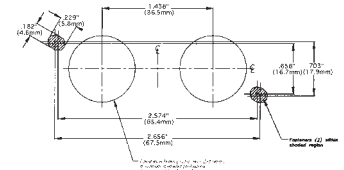

Catalog Numbers

Catalog Number	Description
HPC-D	Mount in panels up to 1/8" thick.

Replacement knob - BK/9987SA

Dimensions

Data Sheet: 2109

HPS2

Specifications

Description: For fuse size 13/32" x 1 1/2", meeting UL 1598 requirement that both poles be removed simultaneously.

Flammability Rating: UL 94V0.

Terminals: 1/4" quick-connect/solder.

Catalog Numbers

Catalog Numbers	Description
HPS2	Standard 10-in carton
BK/HPS2	Bulk 100-in carton

Dimensions

Panel Mount Hole Dimensions

Data Sheet: 2140