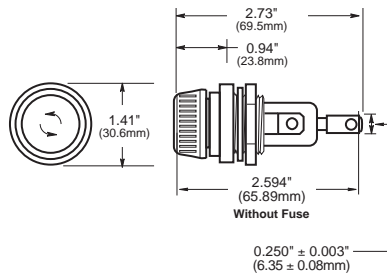

Panel Mounted Fuse Holders for 13/32" x 1 1/2" Fuses

HPM

Specifications

Description: Standard fuse holder with **screw-type knob** for 13/32" x 1 1/2" fuses.

Dimensions: See Dimensions illustration.

Ratings:

Catalog Numbers

Catalog Numbers	Description
HPM	1/4" quick-connect/solder
HPM-D	Splash-resistant knob ²

² HPM-D has 1/4" quick-connect/solder terminal on rear (load) terminal only. The side (line) terminal is 1/4" quick-connect only.

Dimensions

Nut Torque: 30 lb-in.

Replacement Knob:

Catalog Number: BK/9789-Y2 (50 pieces)

Data Sheet: 2112

HPC-D

Specifications

Description: Fuse holder with **screw-type knob** for 13/32" x 1 1/2" fuses. Supplied with O-ring and panel gasket.

Catalog Numbers

Catalog Number	Description
HPC-D	Mount in panels up to 1/8" thick.

Replacement knob - BK/9987SA

Dimensions

Data Sheet: 2109

HPS2

Specifications

Description: For fuse size 13/32" x 1 1/2", meeting UL 1598 requirement that both poles be removed simultaneously.