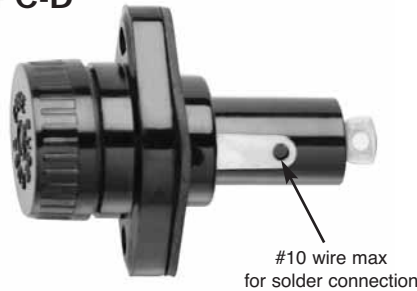

Panel Mounted Fuse Holders for 13/32" x 1 1/2" Fuses

HPM

Specifications

Description: Standard fuse holder with **screw-type knob** for 13/32" x 1 1/2" fuses.

Dimensions: See Dimensions illustration.

Ratings:

Catalog Numbers

Catalog Numbers	Description
HPM	1/4" quick-connect/solder
HPM-D	Splash-resistant knob ²

² HPM-D has 1/4" quick-connect/solder terminal on rear (load) terminal only. The side (line) terminal is 1/4" quick-connect only.

Dimensions

Nut Torque: 30 lb-in.

Replacement Knob:

Catalog Number: BK/9789-Y2 (50 pieces)

Data Sheet: 2112

HPC-D

Specifications

Description: Fuse holder with **screw-type knob** for 13/32" x 1 1/2" fuses. Supplied with O-ring and panel gasket.

Catalog Numbers

Catalog Number	Description
HPC-D	Mount in panels up to 1/8" thick.

Replacement knob - BK/9987SA

Dimensions

Data Sheet: 2109

HPS2

Specifications

Description: For fuse size 13/32" x 1 1/2", meeting UL 1598 requirement that both poles be removed simultaneously.