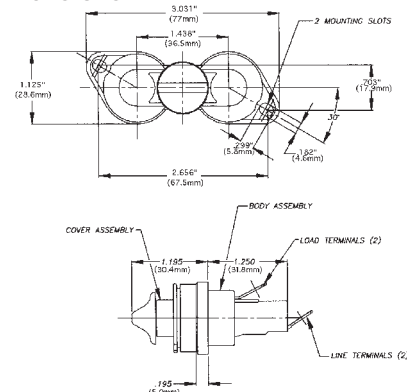

Dimensions

Nut Torque: 30 lb-in.

Replacement Knob:

Catalog Number: BK/9789-Y2 (50 pieces)

Data Sheet: 2112

HPC-D

Specifications

Description: Fuse holder with **screw-type knob** for 13/32" x 1 1/2" fuses. Supplied with O-ring and panel gasket.

Catalog Numbers

Catalog Number	Description
HPC-D	Mount in panels up to 1/8" thick.

Replacement knob - BK/9987SA

Dimensions

Data Sheet: 2109

HPS2

Specifications

Description: For fuse size 13/32" x 1 1/2", meeting UL 1598 requirement that both poles be removed simultaneously.

Dimensions: See Dimensions illustration.

Ratings:

Volts: — 600V@30A

Amps: — 0-30A¹

¹ 20A max when used with quick-connect terminals.

Agency Information: UL 4248 recognized, (Guide IZLT2, File E14853), CSA certified: (Class 6225-01, File 47235).

Flammability Rating: UL 94V0.

Terminals: 1/4" quick-connect/solder.

Catalog Numbers

Catalog Numbers	Description
HPS2	Standard 10-in carton
BK/HPS2	Bulk 100-in carton

Dimensions

Panel Mount Hole Dimensions

Data Sheet: 2140