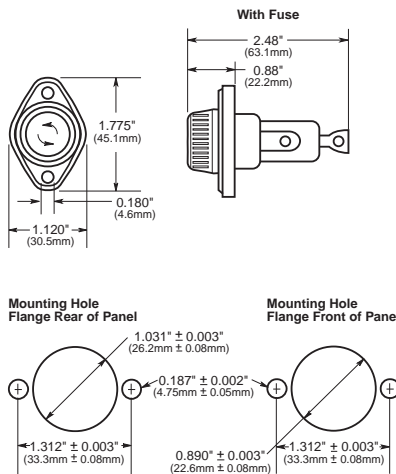

Catalog Numbers

Catalog Numbers	Description
HPM	1/4" quick-connect/solder
HPM-D	Splash-resistant knob ²

² HPM-D has 1/4" quick-connect/solder terminal on rear (load) terminal only. The side (line) terminal is 1/4" quick-connect only.

Dimensions

Nut Torque: 30 lb-in.

Replacement Knob:

Catalog Number: BK/9789-Y2 (50 pieces)

Data Sheet: 2112

HPC-D

Specifications

Description: Fuse holder with **screw-type knob** for 13/32" x 1 1/2" fuses. Supplied with O-ring and panel gasket.

Dimensions: See Dimensions illustration.

Ratings:

Volts: — 600Vac/dc

Amps: — 30A¹

¹ 20A max when used with quick-connect terminals.

Agency Information: CE, UL Recognized, Guide IZLT2, File E14853.

Flammability Rating: UL 94HB.

Catalog Numbers

Catalog Number	Description
HPC-D	Mount in panels up to 1/8" thick.

Replacement knob - BK/9987SA

Dimensions

Data Sheet: 2109

HPS2

Specifications

Description: For fuse size 13/32" x 1 1/2", meeting UL 1598 requirement that both poles be removed simultaneously.