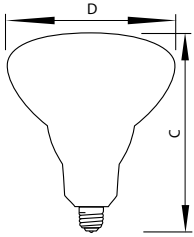

DuraMax Reflector Flood

65BR/FL60/LL 120V 8/1 TP

Philips DuraMax® Long Life Reflector Flood Bulbs reduce the hassle of replacing light bulbs every few months, since all DuraMax products last longer than standard incandescent light bulbs. Available in a variety of sizes and wattages. Use flood lights for general or ambient lighting; use spot lights to highlight artwork or architecture. Both are ideal for use in recessed cans or track lighting fixtures.

Product data

General Information		Voltage (Nom)	
Cap-Base	E26 [Single Contact Medium Screw]	120 V	
Operating Position	Base Up Horizontal (BUH) [Base Up Horizontal (BUH)]	Mechanical and Housing	
Main Application	Flood and Ambient Lighting	Bulb Finish	Frosted (FR)
Gas Filling	GAS	Cap-Base Information	Aluminium [Aluminium Cap]
Life with 3 Hour Per Day Use	2.3 a	Filament Shape	CC6 [Straight]
Footnote Incandescent 1	Do not allow hot bulb to come in contact with liquid or metal parts of the fixture, as glass may shatter. Do not use outdoors. Do not operate in close proximity to flammable materials or those adversely affected by heat or drying. Operate only in heat resistant sockets. (87)	Approval and Application	
		Estimated Energy Cost Per Year	7.83 \$
Light Technical		Product Data	
Beam Angle (Nom)	60 °	Order product name	65BR/FL60/LL 120V 8/1 TP
Initial lumen (Nom)	625 lm	EAN/UPC - Product	046677167820
Beam Description	Flood [Flood]	Order code	167411
Correlated Color Temperature (Nom)	2740 K	Numerator - Quantity Per Pack	1
Operating and Electrical		Numerator - Packs per outer box	8
Power (Rated) (Nom)	65 W	Material Nr. (12NC)	920670136316
		Net Weight (Piece)	0.001 kg

DuraMax Reflector Flood

Dimensional drawing

Product

65BR/FL60/LL 120V 8/1 TP

65W E26 120V BR40 FL FR