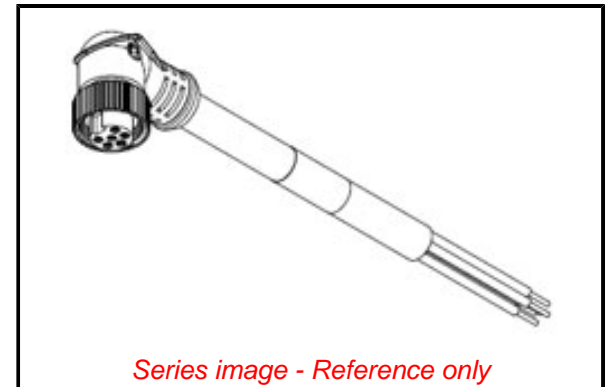

PLEASE CHECK WWW.MOLEX.COM FOR LATEST PART INFORMATION

Part Number: [1300061653](#)
Status: **Active**
Overview: [Brad Mini-Change Connectors](#)
Description: Mini-Change A-Size Single-Ended Cordset, 6 Poles, Female (90°) to Pigtail, 16 AWG, PVC Cable, 1.83m (6.0') Length

Documents:

[Drawing (PDF)](#) [RoHS Certificate of Compliance (PDF)](#)

Agency Certification

CSA LR6837
UL E152210

General

Product Family Industrial Cordsets
Series [130006](#)
Connector End A Mini-Change
Connector End B Pigtail
IP Rating IP67
Material - Contact Copper Alloy
Overview [Brad Mini-Change Connectors](#)
Product Name Mini-Change
Protocol DeviceNet
Region America
Type Single Ended
UPC 78678843724

Physical

Cable Diameter 13.72mm (.540")
Cable Length 1.83m (6.0')
Color - Cable Jacket Yellow
Coupling Style Threaded
Gender Female-Pigtail
Keyway Single
LED Indicator No
Material - Cable Jacket PVC
Material - Connector Body PVC
Material - Coupling Nut Black Epoxy Coated Zinc
Material - Plating Mating Gold
Orientation 90° to Pigtail
Poles 6
Temperature Range - Operating -20°C to +105°C
Wire Size AWG 16
Wire/Cable Type ST00W

Electrical

Current - Maximum per Contact 8.0A
Voltage - Maximum 600V

Material Info

Engineering Number 106001A01F060

Reference - Drawing Numbers

Sales Drawing SD-130006-018

EU ELV

Not Relevant

EU RoHS

Not Reviewed

REACH SVHC

Not Reviewed

Halogen-Free

Status

Not Reviewed

Need more information on product environmental compliance?

Email productcompliance@molex.com
Please visit the [Contact Us](#) section for any non-product compliance questions.

China ROHS	Not Reviewed
ELV	Not Relevant
RoHS Phthalates	Not Reviewed

China RoHS

Search Parts in this Series

[130006 Series](#)