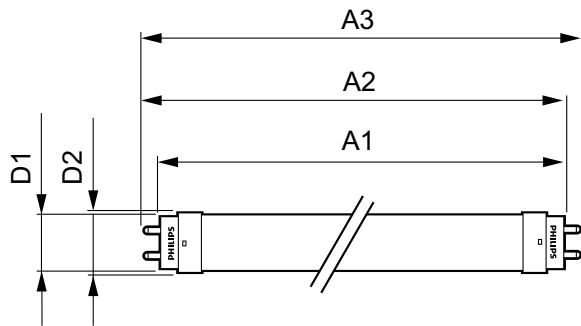

CorePro LEDtube InstantFit T8

Approbation Marks	UL certificate RoHS compliance DLC compliance
Product Data	
Order product name	14T8 PRO LED/48-3500 IF G 10/1
EAN/UPC - Product	046677452759
Order code	470104

Numerator - Quantity Per Pack	1
Numerator - Packs per outer box	10
Material Nr. (12NC)	929001343104
Net Weight (Piece)	0.215 kg
Model Number	9290013431

Dimensional drawing

14T8 PRO LED/48-3500 IF G 10/1

Product	D1	D2	A1	A2	A3
14T8 PRO LED/48-3500 IF G 10/1	25.7 mm	28 mm	1198 mm	1205 mm	1212 mm