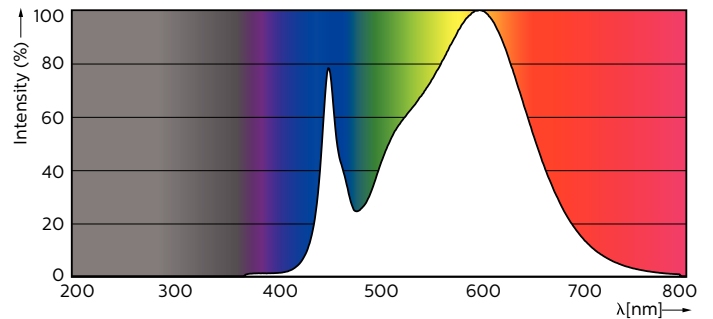

LEDtube PRO 1200mm 14W G13 835 2000lm

LEDtube PRO 1200mm 14W G13 835 2000lm