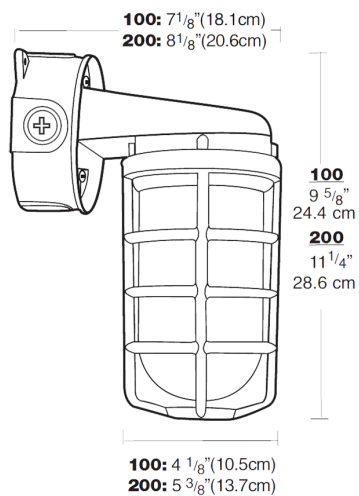

Dimensions

Features

- Set screw keeps guard securely in place
- Junction box with sturdy mounting lugs
- All stainless steel hardware
- Close-up plugs allow Phillips or slotted screwdrivers for easy installation
- High temperature silicone internal gaskets
- Premium porcelain socket with 150C 8" long leads attached