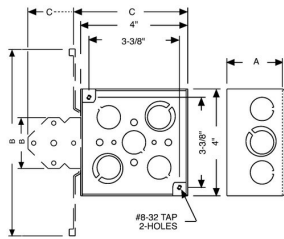

4 IN SQUARE WELDED BRACKETED BOXES - 1-1/2 IN. DEEP WITH CONDUIT KO'S

4 in. Square Bracketed Boxes, 1-1/2 in. Deep - Welded with Conduit KO's
600V, MS, Flush, BOX-LOC®, Provided with Far-side support(part #978)

A11

Catalog #: 227

APPLICATIONS

RACO® Boxes are installed in walls or ceilings for lighting fixtures, switches or receptacles
Square boxes are used where multiple conductor runs are split into two or more directions to bring power to a number of electrical devices

PRODUCT FEATURES

Reference the Box Selection section in the front of this catalog for complete description of bracket types and features
TKO® Knockouts allow for design and installation flexibility
BOX-LOC® (MS) Bracket Box is a snap to install. Place the bracket on the open side of the stud first. Slots in the bracket engage the lip of the stud and actually crimp it as you press the bracket on the stud, quickly locking it in place
N/A

UL LISTED

File E195978

COMPLIANCES

All RACO® single gang, two gang, 4 in. square, and single gang gangable UL listed steel boxes are acceptable for use in 2-hour fire rated walls. For additional information, consult UL "Fire Resistance Directory" or the UL website at www.ul.com
600V Per UL 514-A, suitable for use without a bonding jumper in circuits up to 600 volts

FIRE RESISTANCE

Acceptable for use in 2-hour rated walls

GENERAL PRODUCT INFORMATION

Wiring System: Conduit

CONFIGURATION

Bracket Type: BOX-LOC®, for Metal Studs
Bracket Setback: 3/8 in.
Drawn or Welded: Welded
Raised Ground: No
Side Knockout(s): (6) 1/2 in. & (3) TKO®
Bottom Knockouts(s): (3) 1/2 in. & (2) TKO®

DRAWING DIMENSIONS

Dimension A: 1-1/2 in.
Dimension B: 4-5/8 in.
Dimension C: 5-1/2 in.

PRODUCT MEASUREMENTS

Depth: 1-1/2 in.
Cubic Inches (cm³): 21.0 (344.1)
Wt. Ea. (Lbs.): 0.834
Product Length (in.): 1.56
Product Width (in.): 4.63
Product Height (in.): 5.50

PACKAGING

Minimum Pack Qty.: 25
Std. Pkg.: 25
Product UPC-A Labeled: Yes
Weight (Lbs. Per/C): 83.40
Ship Carton Length (in.): 18.13
Ship Carton Width (in.): 7.79
Ship Carton Height (in.): 11.63
Ctn Weight (Lbs.): 20.85
Pallet Qty: 1350
UPC Number: 050169002278
I2of5: 50050169002273