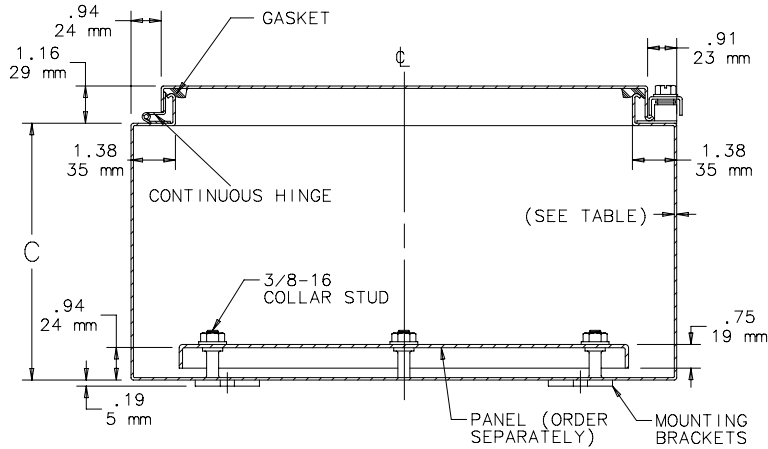

SECTION Y-Y

SECTION X-X

1. NOTE:
1. Removable data pocket included (see table for size). Large data pocket 12.00 x 12.00 (305mm x 305mm); small data pocket 6.00 x 6.00 (152mm x 152mm).
  2. Maximum spacing between door clamps is 15.00 (382mm)