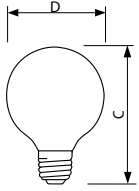

Product data

General Information		Cap-Base Information	
Cap-Base	E26 [Single Contact Medium Screw]	Cap-Base Information	Aluminium [Aluminium Cap]
Operating Position	Universal [Universal]	Filament Shape	CC6 [Straight]
Main Application	Vanity	Product Data	
Gas Filling	GAS	Order product name	25G25/W/LL 120V 12/1 TP
Features	Long Life	EAN/UPC - Product	046677167486
Light Technical		Order code	167486
Initial lumen (Nom)	210 lm	Numerator - Quantity Per Pack	1
Operating and Electrical		Numerator - Packs per outer box	12
Power (Rated) (Nom)	25 W	Material Nr. (12NC)	925186736324
Voltage (Nom)	120 V	Net Weight (Piece)	0.001 kg
Mechanical and Housing			
Bulb Finish	White (WH)		

DuraMax Deco Globe

Dimensional drawing

Product

25G25/W/LL 120V 12/1 TP

25W E26 120V G25 WH LL