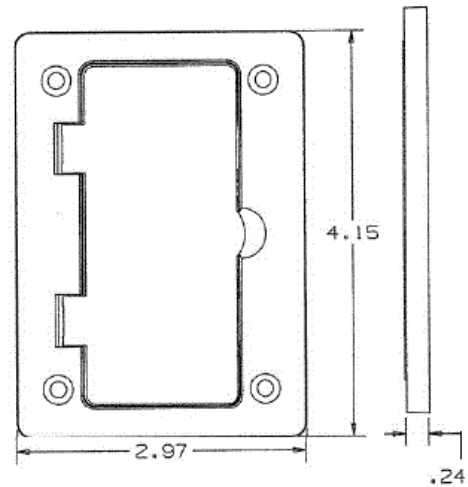

Floor Boxes

Flush Rectangular Non-Metallic Concrete Covers and Flanges

HUBBELL

Features

- Durable cast aluminum construction available
- Provides consistent look and maximum functionality
- Locking studs allow each door to be secured independently

Ordering Information

Description	Device Color	UPC	Catalog Number
Cover with Duplex and	Ivory	783585848754	PFBR826IA

Specifications

Dimensions	4.15" x 2.97"
Number of Gangs	One Required per Gang

Online Resources

[Customer Use Drawing](#)
[eCatalog](#)
[Installation Instructions](#)

Dimensions in Inches (mm)

Hubbell Wiring Device-Kellems • Hubbell Incorporated (Delaware) • 40 Waterview Drive • Shelton, CT 06484

Phone (800) 288-6000 • Fax (800) 255-1031 • Specifications subject to change without notice.