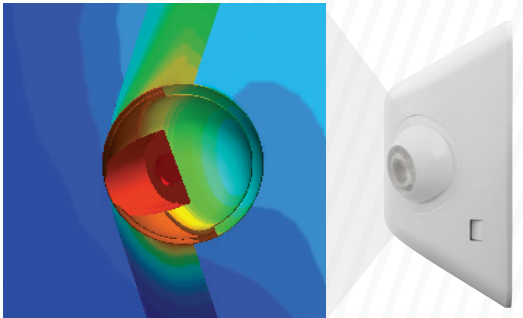

Fully aimable lamp-head

Die-cast aluminum for thermal dissipation

Acrylic lens provides optimal light transmission

LED offers cool white lamp color providing maximum light coverage with no hot spots

**THERMAL MANAGEMENT**

The illustration shows the thermal effects of the LED and the heat dissipative qualities designed into the “eyeball”. The red areas have the highest temperature while the green areas are virtually unaffected. This thermal image shows that the eyeball does not conduct any of the heat to the inside of the fixture, but that heat generated from the LED is carried equally around the die-cast aluminum heat-sink.