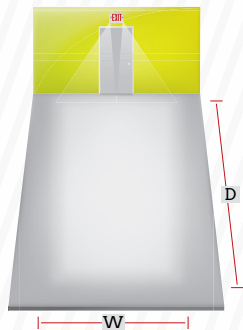

SINGLE UNIT COVERAGE

1 fc Average		1 fc Minimum	
Depth (D)	Width (W)	Depth (D)	Width (W)
16'	10'	6'	10'