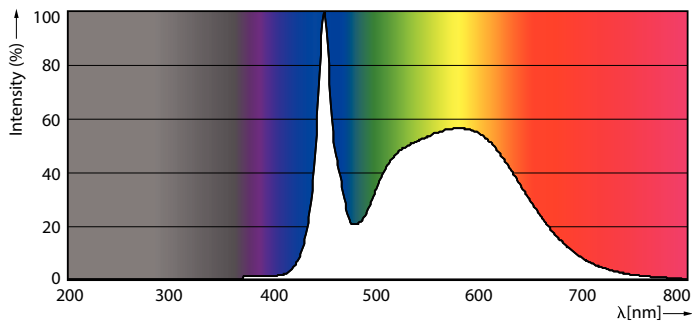

Photometric data

LEDtube 15W G13 850 160D IF 6U EasySmart