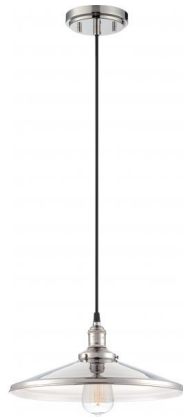

60/5409 n/a

Pendant

1 LT VINTAGE PENDANT

Lamp Type Pendant

Warranty 1 Year Limited

Product Specifications

Item Number	Technology	UPC	Voltage	Watts	Incandescent Equivalent	Lamp Shape	Base
60/5409	Pendant	*	n/a	n/a	n/a	n/a	n/a
ANSI Base	Lamp Code	Dimmable/Non-Dimmable	Finish	MOL in inches	MOD in inches	Initial Lumens	Average Rated Hours
n/a	n/a	n/a	n/a	n/a	n/a	n/a	n/a
Kelvin Temp	Color	CRI	Beam Spread Deg	Pack	Package Type	ENERGY STAR	RoHS Compliant
n/a	n/a	n/a	n/a	2	Box	n/a	Yes