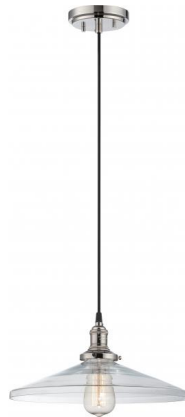

# 60/5408 n/a

## Pendant

## Product Specifications

Item Number	Technology	UPC	Voltage	Watts	Incandescent Equivalent	Lamp Shape	Base
60/5408	Pendant	*	n/a	n/a	n/a	n/a	n/a
ANSI Base	Lamp Code	Dimmable/Non-Dimmable	Finish	MOL in inches	MOD in inches	Initial Lumens	Average Rated Hours
n/a	n/a	n/a	n/a	n/a	n/a	n/a	n/a
Kelvin Temp	Color	CRI	Beam Spread Deg	Pack	Package Type	ENERGY STAR	RoHS Compliant
n/a	n/a	n/a	n/a	2	Box	n/a	Yes