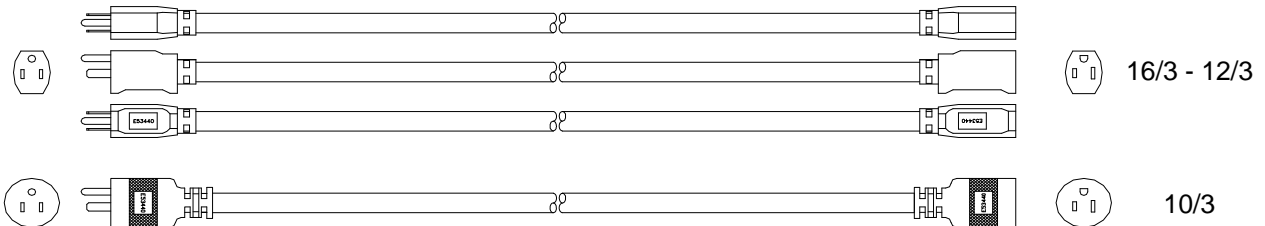

CATALOG NUMBER: See table below
DESCRIPTION: POLAR/SOLAR® extension cord with power indicator light in the cord connector
APPROVALS: UL Listed and CSA Certified (16-12 ga) Outdoor Use Cord Set

CONSTRUCTION PARAMETERS:

Cable type: SJEOOW, see table below for gauge
 Cable jacket material: TPE, yellow
 Cord rating: Hard Usage per the National Electrical Code
 Cable legend type: Indent print

Attachment plug configuration: NEMA 5-15P
 Cord connector configuration: NEMA 5-15R
 Plug and connector material: Clear PVC, with neon power indicator lamp in the connector

ELECTRICAL AND ENVIRONMENTAL PROPERTIES:

Cable temperature rating: -50 to +105 °C
 Nominal operating voltage: 125 VAC
 Maximum operating current: See table below

Catalog no.	Gauge	Length	Current rating	Case qty	UPC
12870002	16/3	25 ft	13A	12	0 29892 01287 8
12880002		50 ft		12	0 29892 01288 5
12890002		100 ft	10A	6	0 29892 01289 2
14840002	14/3	10 ft	15A	24	0 29892 01484 1
14870002		25 ft		12	0 29892 01487 2
14880002		50 ft		6	0 29892 01488 9
14890002		100 ft		13A	6
16870002	12/3	25 ft	15A	12	0 29892 01687 6
16880002		50 ft		6	0 29892 01688 3
16890002		100 ft		4	0 29892 01689 0
17870002	10/3	25 ft		6	0 29892 01787 3
17880002		50 ft		4	0 29892 01788 0
17890002		100 ft		3	0 29892 01789 7