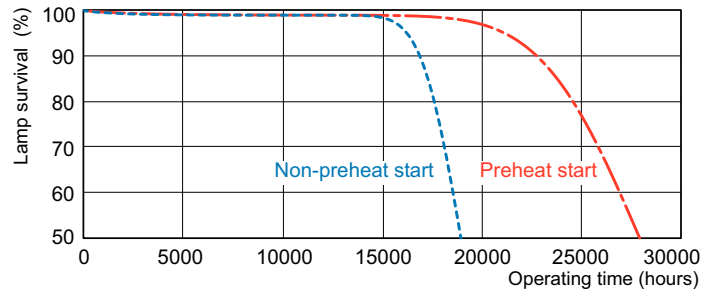

T5 High Output

F24T5/830/HO/ALTO 40PK

Philips T5 HO lamps are environmentally-responsible, ultra-slim and have extraordinary light output and longer life.

Product data

General Information		LLMF 6000 h Rated		94 %	
Cap-Base	G5 [G5]	LLMF 8000 h Rated	93 %		
Life to 50% Failures Preheat (Nom)	30000 h	LLMF 12000 h Rated	92 %		
Features	HO Alto® [High Output Alto]	LLMF 16000 h Rated	91 %		
System Description	High Output (HO)	LLMF 20000 h Rated	90 %		
LSF Preheat 2000 h Rated	99 %	Operating and Electrical			
LSF Preheat 4000 h Rated	99 %	Power (Rated) (Nom)	22.5 W		
LSF Preheat 6000 h Rated	99 %	Lamp Current (Nom)	0.295 A		
LSF Preheat 8000 h Rated	99 %	Temperature			
LSF Preheat 16000 h Rated	97 %	Design Temperature (Nom)	35 °C		
LSF Preheat 20000 h Rated	84 %	Controls and Dimming			
Light Technical		Dimmable	Yes		
Color Code	830 [CCT of 3000K]	Mechanical and Housing			
Initial lumen (Nom)	1950 lm	Cap-Base Information	Green [Green Cap]		
Luminous Flux (Rated) (Nom)	1700 lm	Approval and Application			
Color Designation	Warm White (WW)	Energy Efficiency Label (EEL)	A		
Luminous Efficacy (@ Max Lumen, Rated) (Nom)	87 lm/W	Mercury (Hg) Content (Nom)	1.4 mg		
Correlated Color Temperature (Nom)	3000 K	Product Data			
Luminous Efficacy (rated) (Nom)	76 lm/W	Order product name	F24T5/830/HO/ALTO 40PK		
Color Rendering Index (Max)	85				
Color Rendering Index (Min)	80				
Color Rendering Index (Nom)	82				
LLMF 2000 h Rated	96 %				
LLMF 4000 h Rated	95 %				

TL5 HO F24T5/830 HO Alto

Photometric data

Lightcolor /830

Lightcolor /830

T5 High Output

Lifetime

MASTER TL5 HO/ActiViva Life Expectancy 3 h cycle

MASTER TL5 HO/ActiViva Life Expectancy 12 h cycle