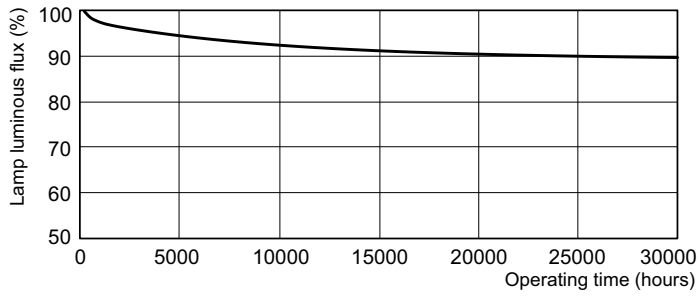

T5 High Output

F24T5/830/HO/ALTO 40PK

Philips T5 HO lamps are environmentally-responsible, ultra-slim and have extraordinary light output and longer life.

Product data

General Information		LLMF 6000 h Rated		94 %	
Cap-Base	G5 [G5]	LLMF 8000 h Rated	93 %		
Life to 50% Failures Preheat (Nom)	30000 h	LLMF 12000 h Rated	92 %		
Features	HO Alto® [High Output Alto]	LLMF 16000 h Rated	91 %		
System Description	High Output (HO)	LLMF 20000 h Rated	90 %		
LSF Preheat 2000 h Rated	99 %	Operating and Electrical			
LSF Preheat 4000 h Rated	99 %	Power (Rated) (Nom)	22.5 W		
LSF Preheat 6000 h Rated	99 %	Lamp Current (Nom)	0.295 A		
LSF Preheat 8000 h Rated	99 %	Temperature			
LSF Preheat 16000 h Rated	97 %	Design Temperature (Nom)	35 °C		
LSF Preheat 20000 h Rated	84 %	Controls and Dimming			
Light Technical		Dimmable	Yes		
Color Code	830 [CCT of 3000K]	Mechanical and Housing			
Initial lumen (Nom)	1950 lm	Cap-Base Information	Green [Green Cap]		
Luminous Flux (Rated) (Nom)	1700 lm	Approval and Application			
Color Designation	Warm White (WW)	Energy Efficiency Label (EEL)	A		
Luminous Efficacy (@ Max Lumen, Rated) (Nom)	87 lm/W	Mercury (Hg) Content (Nom)	1.4 mg		
Correlated Color Temperature (Nom)	3000 K	Product Data			
Luminous Efficacy (rated) (Nom)	76 lm/W	Order product name	F24T5/830/HO/ALTO 40PK		
Color Rendering Index (Max)	85				
Color Rendering Index (Min)	80				
Color Rendering Index (Nom)	82				
LLMF 2000 h Rated	96 %				
LLMF 4000 h Rated	95 %				

Warnings and Safety

- Lamp contains mercury. Manage in Accord with Disposal Laws. See: www.lamprecycle.org or 1-800-555-0050

Dimensional drawing

Product	D (max)	A (max)	B (max)	B (min)	C (max)
F24T5/830/HO/ALTO 40PK	17 mm	549.0 mm	556.1 mm	553.7 mm	563.2 mm

TL5 HO F24T5/830 HO Alto

Photometric data

Lightcolor /830

Lightcolor /830

T5 High Output

Lifetime

MASTER TL5 HO/ActiViva Life Expectancy 3 h cycle

MASTER TL5 HO/ActiViva Life Expectancy 12 h cycle