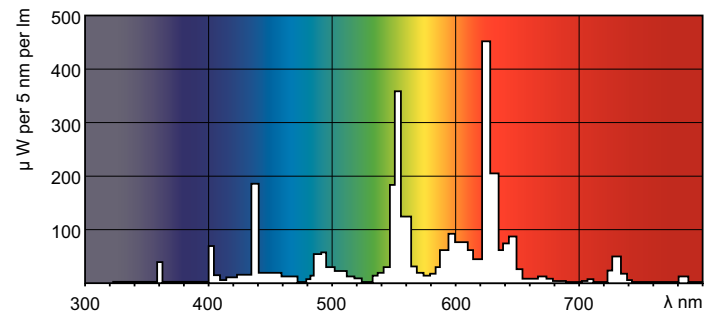

T5 High Output

F24T5/830/HO/ALTO 40PK

Philips T5 HO lamps are environmentally-responsible, ultra-slim and have extraordinary light output and longer life.

Product data

General Information		LLMF 6000 h Rated		94 %	
Cap-Base	G5 [G5]	LLMF 8000 h Rated	93 %		
Life to 50% Failures Preheat (Nom)	30000 h	LLMF 12000 h Rated	92 %		
Features	HO Alto® [High Output Alto]	LLMF 16000 h Rated	91 %		
System Description	High Output (HO)	LLMF 20000 h Rated	90 %		
LSF Preheat 2000 h Rated	99 %	Operating and Electrical			
LSF Preheat 4000 h Rated	99 %	Power (Rated) (Nom)	22.5 W		
LSF Preheat 6000 h Rated	99 %	Lamp Current (Nom)	0.295 A		
LSF Preheat 8000 h Rated	99 %	Temperature			
LSF Preheat 16000 h Rated	97 %	Design Temperature (Nom)	35 °C		
LSF Preheat 20000 h Rated	84 %	Controls and Dimming			
Light Technical		Dimmable	Yes		
Color Code	830 [CCT of 3000K]	Mechanical and Housing			
Initial lumen (Nom)	1950 lm	Cap-Base Information	Green [Green Cap]		
Luminous Flux (Rated) (Nom)	1700 lm	Approval and Application			
Color Designation	Warm White (WW)	Energy Efficiency Label (EEL)	A		
Luminous Efficacy (@ Max Lumen, Rated) (Nom)	87 lm/W	Mercury (Hg) Content (Nom)	1.4 mg		
Correlated Color Temperature (Nom)	3000 K	Product Data			
Luminous Efficacy (rated) (Nom)	76 lm/W	Order product name	F24T5/830/HO/ALTO 40PK		
Color Rendering Index (Max)	85				
Color Rendering Index (Min)	80				
Color Rendering Index (Nom)	82				
LLMF 2000 h Rated	96 %				
LLMF 4000 h Rated	95 %				

Warnings and Safety

- Lamp contains mercury. Manage in Accord with Disposal Laws. See: www.lamprecycle.org or 1-800-555-0050

Dimensional drawing

Product	D (max)	A (max)	B (max)	B (min)	C (max)
F24T5/830/HO/ALTO 40PK	17 mm	549.0 mm	556.1 mm	553.7 mm	563.2 mm

TL5 HO F24T5/830 HO Alto

Photometric data

Lightcolor /830

Lightcolor /830

T5 High Output

Lifetime

MASTER TL5 HO/ActiViva Life Expectancy 3 h cycle

MASTER TL5 HO/ActiViva Life Expectancy 12 h cycle