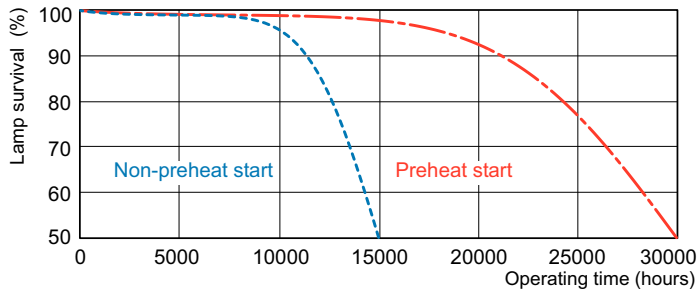

T5 High Output

F24T5/830/HO/ALTO 40PK

Philips T5 HO lamps are environmentally-responsible, ultra-slim and have extraordinary light output and longer life.

Product data

General Information		LLMF 6000 h Rated		94 %	
Cap-Base	G5 [G5]	LLMF 8000 h Rated	93 %		
Life to 50% Failures Preheat (Nom)	30000 h	LLMF 12000 h Rated	92 %		
Features	HO Alto® [High Output Alto]	LLMF 16000 h Rated	91 %		
System Description	High Output (HO)	LLMF 20000 h Rated	90 %		
LSF Preheat 2000 h Rated	99 %	Operating and Electrical			
LSF Preheat 4000 h Rated	99 %	Power (Rated) (Nom)	22.5 W		
LSF Preheat 6000 h Rated	99 %	Lamp Current (Nom)	0.295 A		
LSF Preheat 8000 h Rated	99 %	Temperature			
LSF Preheat 16000 h Rated	97 %	Design Temperature (Nom)	35 °C		
LSF Preheat 20000 h Rated	84 %	Controls and Dimming			
Light Technical		Dimmable	Yes		
Color Code	830 [CCT of 3000K]	Mechanical and Housing			
Initial lumen (Nom)	1950 lm	Cap-Base Information	Green [Green Cap]		
Luminous Flux (Rated) (Nom)	1700 lm	Approval and Application			
Color Designation	Warm White (WW)	Energy Efficiency Label (EEL)	A		
Luminous Efficacy (@ Max Lumen, Rated) (Nom)	87 lm/W	Mercury (Hg) Content (Nom)	1.4 mg		
Correlated Color Temperature (Nom)	3000 K	Product Data			
Luminous Efficacy (rated) (Nom)	76 lm/W	Order product name	F24T5/830/HO/ALTO 40PK		
Color Rendering Index (Max)	85				
Color Rendering Index (Min)	80				
Color Rendering Index (Nom)	82				
LLMF 2000 h Rated	96 %				
LLMF 4000 h Rated	95 %				

TL5 HO F24T5/830 HO Alto

Photometric data

Lightcolor /830

Lightcolor /830

T5 High Output

Lifetime

MASTER TL5 HO/ActiViva Life Expectancy 3 h cycle

MASTER TL5 HO/ActiViva Life Expectancy 12 h cycle