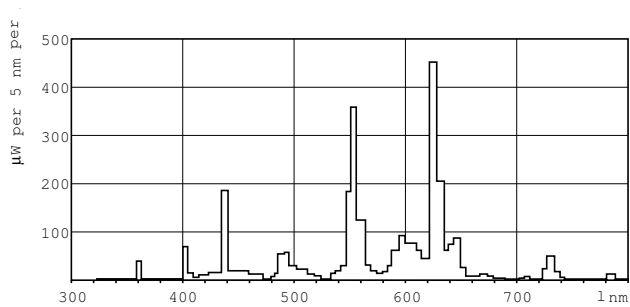

T5 High Output

F24T5/830/HO/ALTO 40PK

Philips T5 HO lamps are environmentally-responsible, ultra-slim and have extraordinary light output and longer life.

Product data

General Information		LLMF 6000 h Rated		94 %	
Cap-Base	G5 [G5]	LLMF 8000 h Rated	93 %		
Life to 50% Failures Preheat (Nom)	30000 h	LLMF 12000 h Rated	92 %		
Features	HO Alto® [High Output Alto]	LLMF 16000 h Rated	91 %		
System Description	High Output (HO)	LLMF 20000 h Rated	90 %		
LSF Preheat 2000 h Rated	99 %	Operating and Electrical			
LSF Preheat 4000 h Rated	99 %	Power (Rated) (Nom)	22.5 W		
LSF Preheat 6000 h Rated	99 %	Lamp Current (Nom)	0.295 A		
LSF Preheat 8000 h Rated	99 %	Temperature			
LSF Preheat 16000 h Rated	97 %	Design Temperature (Nom)	35 °C		
LSF Preheat 20000 h Rated	84 %	Controls and Dimming			
Light Technical		Dimmable	Yes		
Color Code	830 [CCT of 3000K]	Mechanical and Housing			
Initial lumen (Nom)	1950 lm	Cap-Base Information	Green [Green Cap]		
Luminous Flux (Rated) (Nom)	1700 lm	Approval and Application			
Color Designation	Warm White (WW)	Energy Efficiency Label (EEL)	A		
Luminous Efficacy (@ Max Lumen, Rated) (Nom)	87 lm/W	Mercury (Hg) Content (Nom)	1.4 mg		
Correlated Color Temperature (Nom)	3000 K	Product Data			
Luminous Efficacy (rated) (Nom)	76 lm/W	Order product name	F24T5/830/HO/ALTO 40PK		
Color Rendering Index (Max)	85				
Color Rendering Index (Min)	80				
Color Rendering Index (Nom)	82				
LLMF 2000 h Rated	96 %				
LLMF 4000 h Rated	95 %				

Warnings and Safety

- Lamp contains mercury. Manage in Accord with Disposal Laws. See: www.lamprecycle.org or 1-800-555-0050

Dimensional drawing

Product	D (max)	A (max)	B (max)	B (min)	C (max)
F24T5/830/HO/ALTO 40PK	17 mm	549.0 mm	556.1 mm	553.7 mm	563.2 mm

TL5 HO F24T5/830 HO Alto

Photometric data

Lightcolor /830

Lightcolor /830

T5 High Output

Lifetime

MASTER TL5 HO/ActiViva Life Expectancy 3 h cycle

MASTER TL5 HO/ActiViva Life Expectancy 12 h cycle