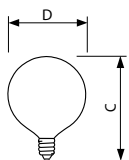

Product data

General Information		Cap-Base Information	
Cap-Base	E12 [Candelabra Screw]	Cap-Base Information	Aluminium [Aluminium Cap]
Operating Position	Base Down +/- 90 D [Base Down +/- 90 D]	Filament Shape	C-7A [Ring]
Main Application	Decorative	Product Data	
Gas Filling	GAS	Order product name	BC60G16-1/2C/CL/LL 120V 6/2TP
Light Technical		EAN/UPC - Product	50046677166996
Initial lumen (Nom)	540 lm	Order code	166990
Operating and Electrical		Numerator - Quantity Per Pack	1
Power (Rated) (Nom)	60 W	Numerator - Packs per outer box	6
Voltage (Nom)	120 V	Material Nr. (12NC)	925178136304
Mechanical and Housing		Net Weight (Piece)	0.011 kg
Bulb Finish	Clear (CL)		

DuraMax Deco Globe

Dimensional drawing

Product

BC60G16-1/2C/CL/LL 120V 6/2TP

60W E12 120V G16 1/2 CL