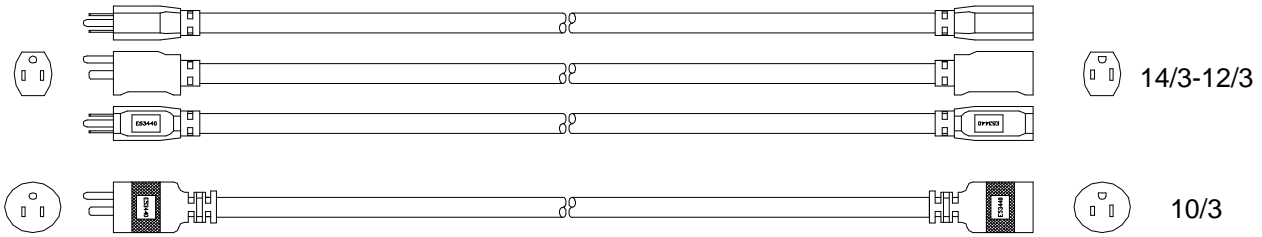

CATALOG NUMBER: See table below
DESCRIPTION: Extension cord with power indicator light in the cord connector
APPROVALS: UL Listed and CSA Certified or CUL Listed Outdoor Use Cord Set

CONSTRUCTION PARAMETERS:

Cable type: SJTW, see table below for gauge
 Cable jacket material: PVC, see table below for color
 Cord rating: Hard Usage per the National Electrical Code
 Cable legend type: Indent print

Note: Plug style may vary

Attachment plug configuration: NEMA 5-15P
 Cord connector configuration: NEMA 5-15R
 Plug and connector material: Clear PVC, with neon power indicator lamp in the connector

ELECTRICAL AND ENVIRONMENTAL PROPERTIES:

Cable temperature rating: -40 to +60 °C
 Nominal operating voltage: 125 VAC
 Maximum operating current: See table below

Catalog no.	Gauge	Color	Length	Current rating	Case qty	UPC
24878804	14/3	Red	25 ft	15A	12	0 29892 26460 4
24888804		Red	50 ft		6	0 29892 26460 4
24898804		Red	100 ft	13A	6	0 29892 26462 8
25878802	12/3	Yellow	25 ft	15A	12	0 29892 82587 4
25880002		Yellow	50 ft		6	0 29892 11504 3
25890002		Yellow	100 ft		4	0 29892 82589 8
26878802	10/3	Yellow	25 ft	15A	6	0 29892 33755 1
26888802		Yellow	50 ft		4	0 29892 02688 2
26898802		Yellow	100 ft		3	0 29892 02689 9