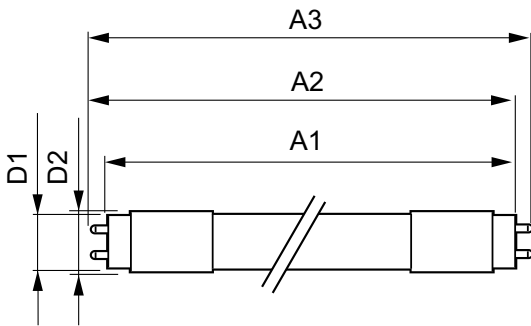

Product data

General Information		Voltage (Nom)	
Cap-Base	G13 [Medium Bi-Pin Fluorescent]	120-277 V	
Nominal Lifetime (Nom)	70000 h	Temperature	
Switching Cycle	50000X	T-Storage (Max)	65 °C
B50L70	70000 h	T-Storage (Min)	-40 °C
		T-Case Maximum (Nom)	45 °C
Light Technical		Controls and Dimming	
Color Code	835 [CCT of 3500K]	Dimmable	No
Initial lumen (Nom)	2400 lm	Mechanical and Housing	
Luminous Flux (Rated) (Nom)	2400 lm	Product Length	1200 mm
Correlated Color Temperature (Nom)	3500 K	Approval and Application	
Color Consistency	<6	DesignLights Consortium Qualified Product List	DesignLights Consortium Qualified Product List
Color Rendering Index (Nom)	82	Energy Saving Product	Yes
LLMF At End Of Nominal Lifetime (Nom)	70 %	Energy Efficiency Label (EEL)	A+
Operating and Electrical		Approbation Marks	UL certificate DLC compliance
Input Frequency	50 to 60 Hz	Energy Consumption kWh/1000 h	20 kWh
Power (Rated) (Nom)	16.5 W		
Lamp Current (Max)	350 mA		
Lamp Current (Min)	110 mA		
Warm Up Time to 60% Light (Nom)	0.5 s		

LED InstantFit Lamps

Product Data

Order product name	16.5T8 LED/48-3500 IF 10/1 UHO
EAN/UPC - Product	046677463137
Order code	463133
Numerator - Quantity Per Pack	1
Numerator - Packs per outer box	10

Material Nr. (12NC)	929001226704
Net Weight (Piece)	0.230 kg
Model Number	9290012267

Dimensional drawing

TLED120-277V 16.5W-25/28/32W 3500K G13ND

Product	D1	D2	A1	A2	A3
16.5T8 LED/48-3500 IF 10/1 UHO	25.68 mm	28 mm	1198 mm	1205 mm	1212 mm

Photometric data

LED InstantFit Lamps

Photometric data