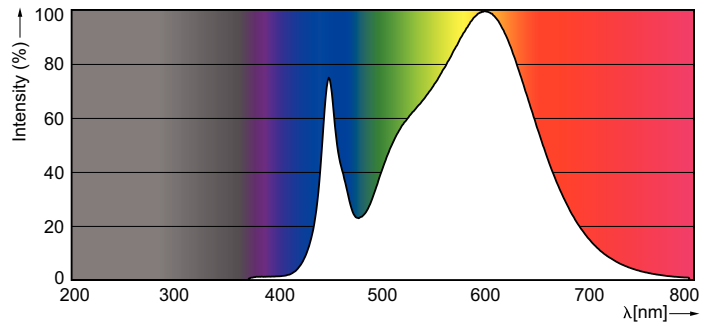

LED InstantFit Lamps

Product Data

Order product name	16.5T8 LED/48-3500 IF 10/1 UHO
EAN/UPC - Product	046677463137
Order code	463133
Numerator - Quantity Per Pack	1
Numerator - Packs per outer box	10

Material Nr. (12NC)	929001226704
Net Weight (Piece)	0.230 kg
Model Number	9290012267

Warnings and Safety

- Perform a visual inspection to ensure lamp holders (or sockets) are not damaged or loose. If the lamp holders (or sockets) are damaged, corroded, charred, blackened or loose, contact a qualified electrician for proper replacement.
- Please refer to the ballast compatibility guide located at www.philips.com/instantfit.

Dimensional drawing

Product	D1	D2	A1	A2	A3
16.5T8 LED/48-3500 IF 10/1 UHO	25.68 mm	28 mm	1198 mm	1205 mm	1212 mm

Photometric data