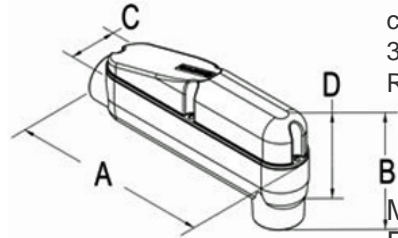

### Application

Mogul style conduit body for use with threaded rigid/IMC conduit. Suitable for use in wet locations. Max wire fill is 3-400 MCM THHN, THWN, XHHW. Meet's NEC 6X Rule.

### Certifications & Codes:

NEMA Standard: FB-1  
UL File Number: E11077, cULus  
UL Standard: UL-514A  
UNSPSC: 39131708

[Download Photo Image](#)

[Download Dimensional Image](#)

Dimension A in Inches: 22.75  
Dimension B in Inches: 10.38  
Dimension C in Inches: 4.63  
Dimension D in Inches: 8.63