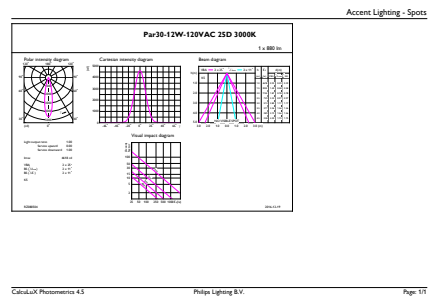

Product data

| General Information | |
|---------------------------------------|------------------------------------|
| Base | E26 [Single Contact Medium Screw] |
| EU RoHS compliant | Yes |
| Nominal Lifetime (Nom) | 25000 h |
| Switching Cycle | 50000X |
| Technical Type | 12-75W |
| Light Technical | |
| Color Code | 930 [CCT of 3000K] |
| Beam Angle (Nom) | 25 ° |
| Initial lumen (Nom) | 880 lm |
| Luminous Intensity (Nom) | 4500 cd |
| Color Designation | White (WH) |
| Correlated Color Temperature (Nom) | 3000 K |
| Luminous Efficacy (rated) (Nom) | 73 lm/W |
| Color Consistency | <6 |
| Color Rendering Index (Nom) | 90 |
| LLMF At End Of Nominal Lifetime (Nom) | 70 % |
| Operating and Electrical | |
| Input Frequency | 60 Hz |
| Power (Rated) (Nom) | 12 W |
| Lamp Current (Nom) | 120 mA |
| Wattage Equivalent | 75 W |

LED PAR30 S/L

Net Weight (Piece) 0.220 kg

Dimensional drawing

PAR30S 120V 12-75W 25D 3000K E26 D WH

| Product | D | C |
|---|---------|---------|
| 12PAR30S/EXPERTCOLOR RETAIL/F25/930/DIM | 94.8 mm | 93.1 mm |

Photometric data

PAR38 120V 17-90W 1200lm 8D 3000K E26 D

PAR30S 120V 12-75W 25D 3000K E26 D WH

PAR30S 120V 12-75W 25D 3000K E26 D WH

LED PAR30 S/L

Lifetime

ExpertColor PAR38 30S 30L Dim 120V Life Expectancy Diagram