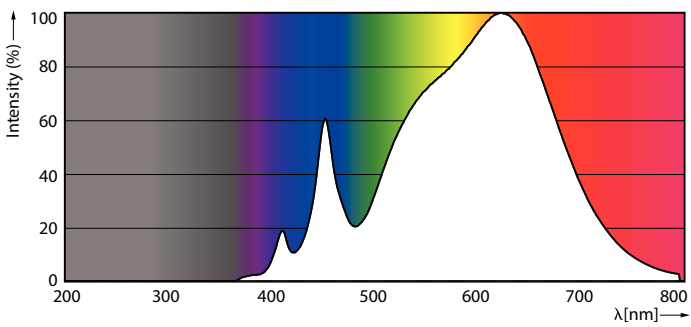

Photometric data

PAR38 120V 17-90W 1200lm 8D 3000K E26 D