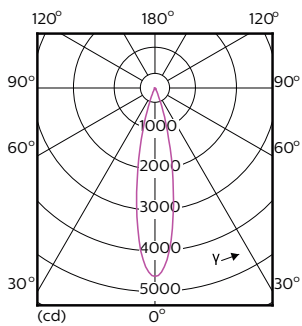

PAR30S 120V 12-75W 25D 3000K E26 D WH