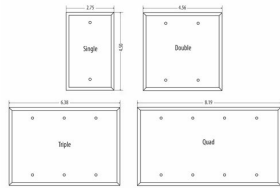

STANDARD - STAINLESS STEEL

**Standard Metal Wallplates: Stainless Steel
2-Toggle**

E07

Catalog #: WSS-TT

APPLICATIONS

Designed for use in home, commercial and industrial settings for enhanced durability and appearance.
N/A

Gangs: 2

PRODUCT MEASUREMENTS

Wt. Ea. (Lbs.): 0.187

PACKAGING

Package Type: Polybag
Std. Pkg.: 10
Product UPC-A Labeled: Yes
Weight (Lbs. Per/C): 18.70
Ship Carton Length (in.): 16.54
Ship Carton Width (in.): 12.60
Ship Carton Height (in.): 5.51
Ctn Weight (Lbs.): 25.00
Pallet Qty: 3750.00
UPC Number: 092326180085
I2of5: 50092326180080