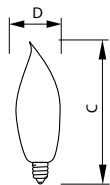

DuraMax Deco Bent Tip

BC60BA9C/CL/LL 6/4

Philips DuraMax® Long Life Decorative bent tip bulbs reduce the hassle of replacing light bulbs every few months, since all DuraMax products last longer than standard incandescent light bulbs. Philips Duramax decorative bent tip bulbs are available in a variety of wattages with clear and frost finishes. The clear bulbs provide decorative sparkle, while the frost bulbs add a soft glow to add a pleasant touch to home decor.

Product data

General Information		Cap-Base Information	
Cap-Base	E12 [Candelabra Screw]	Cap-Base Information	Aluminium [Aluminium Cap]
Operating Position	Base Down +/- 90 D [Base Down +/- 90 D]	Filament Shape	C-7A [Ring]
Main Application	Decorative	Product Data	
Gas Filling	GAS	Order product name	BC60BA9C/CL/LL 6/4
Light Technical		EAN/UPC - Product	50046677167214
Initial lumen (Nom)	550 lm	Order code	167213
Operating and Electrical		Numerator - Quantity Per Pack	1
Power (Rated) (Nom)	60 W	Numerator - Packs per outer box	6
Voltage (Nom)	120 V	Material Nr. (12NC)	925251936316
Mechanical and Housing		Net Weight (Piece)	0.016 kg
Bulb Finish	Clear (CL)		

DuraMax Deco Bent Tip

Dimensional drawing

Product

BC60BA9C/CL/LL 6/4

60W E12 120V BA9 CL