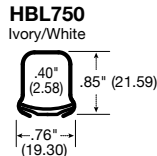

Metal Raceway Raceway Profiles - Quick Reference Guide

Dimensions

* Available in **PRE-WIRED**

Metal Raceway

Color - Ivory, Gray or White

Page O-4

Page O-4

Page O-10

Page O-12

Page O-14

Page O-14

Page O-18

Page O-22

Page O-28

Aluminum Raceway

Color - Satin Anodized Finish