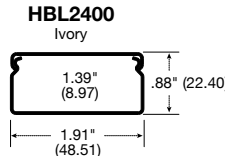

Metal Raceway Raceway Profiles - Quick Reference Guide

Dimensions

* Available in **PRE-WIRED**

Metal Raceway

Color - Ivory, Gray or White

Page O-14

Aluminum Raceway

Color - Satin Anodized Finish

Non-Metallic Raceway

Color - Office White

Note: * Available in PRE-WIRED.
Channel Area in Square Inches (square centimeters).