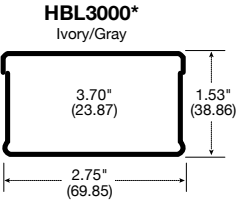

Metal Raceway Raceway Profiles - Quick Reference Guide

Dimensions

* Available in **PRE-WIRED**

Metal Raceway

Color - Ivory, Gray or White

Page O-4

Page O-4

Page O-10

Page O-12

Page O-14

Page O-14

Page O-18

Page O-22

Page O-28

Aluminum Raceway

Color - Satin Anodized Finish