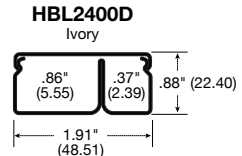

Metal Raceway Raceway Profiles - Quick Reference Guide

Dimensions

* Available in **PRE-WIRED**

Metal Raceway

Color - Ivory, Gray or White

Page O-14

Aluminum Raceway

Color - Satin Anodized Finish

Non-Metallic Raceway

Color - Office White

Note: * Available in PRE-WIRED.
Channel Area in Square Inches (square centimeters).