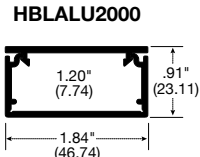

Page O-12

Page O-14

Page O-14

Page O-18

Page O-22

Page O-28

Aluminum Raceway

Color - Satin Anodized Finish