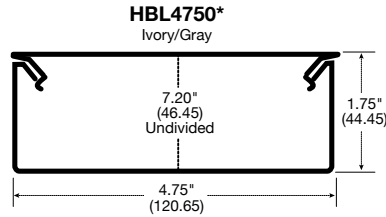

Metal Raceway Raceway Profiles - Quick Reference Guide

Dimensions

* Available in **PRE-WIRED**

Metal Raceway

Color - Ivory, Gray or White

Page O-4

Page O-4

Page O-10

Page O-12

Page O-14

Page O-14

Page O-18

Page O-22

Page O-28

Aluminum Raceway

Color - Satin Anodized Finish