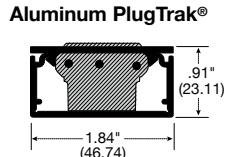

Metal Raceway Raceway Profiles - Quick Reference Guide

Dimensions

* Available in **PRE-WIRED**

Metal Raceway

Color - Ivory, Gray or White

Aluminum Raceway

Color - Satin Anodized Finish

Page O-36

Non-Metallic Raceway

Color - Office White

Note: * Available in PRE-WIRED.
Channel Area in Square Inches (square centimeters).