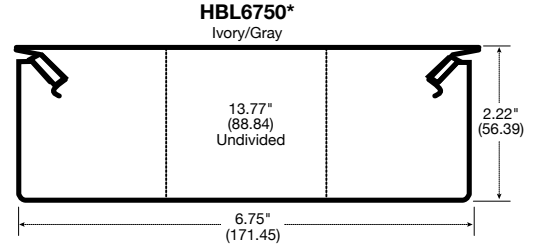

Metal Raceway Raceway Profiles - Quick Reference Guide

Dimensions

* Available in **PRE-WIRED**

Metal Raceway

Color - Ivory, Gray or White

Page O-4

Page O-4

Page O-10

Page O-12

Page O-14

Page O-14

Page O-18

Page O-22

Page O-28

Aluminum Raceway

Color - Satin Anodized Finish