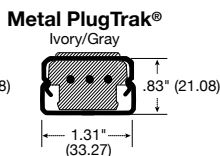

Metal Raceway Raceway Profiles - Quick Reference Guide

Dimensions

* Available in **PRE-WIRED**

Metal Raceway

Color - Ivory, Gray or White

Page O-4

Page O-4

Page O-10

Page O-12

Page O-14

Page O-14

Page O-18

Page O-22

Page O-28

Aluminum Raceway

Color - Satin Anodized Finish