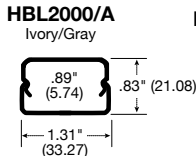

Metal Raceway Raceway Profiles - Quick Reference Guide

Dimensions

* Available in **PRE-WIRED**

Metal Raceway

Color - Ivory, Gray or White

Page O-4

Page O-4

Page O-10

Page O-12

Page O-14

Page O-14

Page O-18

Page O-22

Page O-28

Aluminum Raceway

Color - Satin Anodized Finish