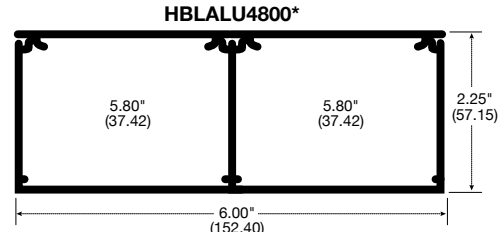

Metal Raceway Raceway Profiles - Quick Reference Guide

Dimensions

* Available in **PRE-WIRED**

Metal Raceway

Color - Ivory, Gray or White

Aluminum Raceway

Color - Satin Anodized Finish

Page O-39

Non-Metallic Raceway

Color - Office White

Note: * Available in PRE-WIRED.
Channel Area in Square Inches (square centimeters).