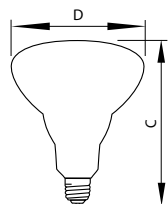

DuraMax Reflector Flood

Dimensional drawing

Product

45BR30/FL55/LL 120V 12/1 TP

45W E26 120V BR30 FL FR