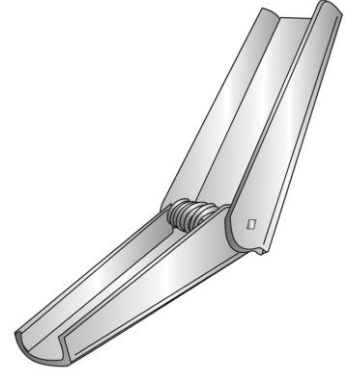

58031J

1/8 TOGGLE BOLT WING

UPC: 085937981981

Country of Origin:

UNSPSC: 31161609

Not Available

Commodity: Toggle bolts

Fastening system consisting of two matching steel "wings" at 90° angles, an internally threaded nut with protrusions spaced 180° apart which serves as a pivot attaching the two wings, and a wire spring providing the necessary tension to open the wings.

Product Attributes

Brand Name	Minerallac Company
Sub Brand	Cully
Type	Toggle Bolt Wing
Special Features	Spring-loaded toggle bolt wing. Fastener not included.
Application	For use with matching toggle bolt as a light-duty achors for hollow block or gypsum wallboard.
Material	Steel
Finish	Zinc Plated
Size	#6
Diameter	1/8" IN
Thread	32 TPI