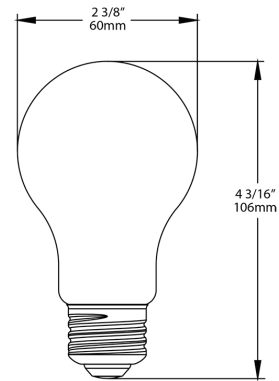

Technical Specifications		
Technical Specifications		
Product Type: Decorative	Efficacy: 90 lm/W	Dimmable: Yes, down to 10%
Bulb Shape: A19	Color Temperature: 2700K Soft White	Beam Angle: 360°
Finish: Clear	CRI: 90	Warranty: 3-Year, No-Compromise Warranty
Wattage: 6W	Base Type: E26	For Use in Emergency Fixtures: No
Wattage Equivalency: 60W Incandescent	L70 Lifespan: 15,000 hours	For Use Outdoors in Open Fixtures: No
Typical Lumen Output: 810	Operating Temperature: -20°C - 45°C	

Lawful for sale in California

Other

:

Case and Pallet Dimensions

	QTY	LENGTH (in)	WIDTH (in)	HEIGHT (in)
CASE	12	10.8	8.2	5.1
PALLET	1080	38.4	44	37.2

Dimension

Light Distribution