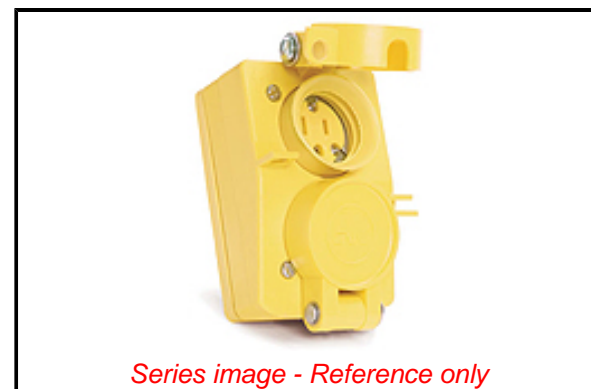

PLEASE CHECK WWW.MOLEX.COM FOR LATEST PART INFORMATION

Part Number: [1301460146](#)
Status: **Active**
Overview: [Watertite® Wet-Location Wiring Solutions](#)
Description: Watertite Receptacle Duplex Flip Coverplate with Locking Blade, 3 Pole/3 Wire, Non-NEMA 15A/125V, 10A/250V

Documents:

[RoHS Certificate of Compliance (PDF)](#)   [Product Literature (PDF)](#)

Agency Certification

CSA   LR6837

General

Product Family	Wiring Devices
Series	130146
IP Rating	IP67
NEMA Configuration	Non-NEMA Locking
Overview	Watertite® Wet-Location Wiring Solutions
Product Literature Order No	987650-8067
Product Name	Watertite
Receptacle Type	Duplex
Specialty	N/A
Type	Receptacle
UPC	78678871441
Woodhead	Yes

Physical

Flange	No
Flip Lid	Yes
Gender	Female
Length	N/A
Locking Blade	Yes
Poles	3-pole/3-wire

Electrical

Cord Type	N/A
Current - Maximum per Contact	10.0A, 15.0A
GFCI	No
Lighted Connector	No
Voltage - Maximum	125V / 250V

Material Info

Engineering Number   65W07DPLX

Series image - Reference only

EU ELV

Not Reviewed

EU RoHS

Not Reviewed

REACH SVHC

Not Reviewed

Halogen-Free

Status

Not Reviewed

Need more information on product environmental compliance?

Email productcompliance@molex.com
Please visit the [Contact Us](#) section for any non-product compliance questions.

China ROHS	Not Reviewed
ELV	Not Reviewed
RoHS Phthalates	Not Reviewed

China RoHS

Search Parts in this Series

[130146 Series](#)

PLEASE CHECK WWW.MOLEX.COM FOR LATEST PART INFORMATION