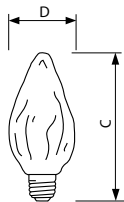

DuraMax Deco Flame

Dimensional drawing

Product

BC40F15/IR/LL 120V 6/2 TP

40W E26 120V F15 Incandescent