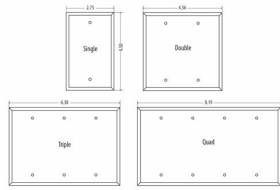

STANDARD - STAINLESS STEEL

Standard Metal Wallplates: Stainless Steel
Toggle & Decorator/Rocker

E07

Catalog #: WSS-TR

APPLICATIONS

Designed for use in home, commercial and industrial settings for enhanced durability and appearance.
N/A

PRODUCT FEATURES

Won't bow, crack or distort during installation
430 Stainless Steel
includes screw(s) in matching finish

UL LISTED

File E212332

GENERAL PRODUCT INFORMATION

Color: 430 Stainless Steel

CONFIGURATION

Gangs: 2

PRODUCT MEASUREMENTS

Wt. Ea. (Lbs.): 0.108

PACKAGING

Package Type: Polybag
Std. Pkg.: 10
Product UPC-A Labeled: Yes
Weight (Lbs. Per/C): 10.80
Ship Carton Length (in.): 16.54
Ship Carton Width (in.): 12.60
Ship Carton Height (in.): 5.51
Ctn Weight (Lbs.): 29.52
Pallet Qty: 3750.00
UPC Number: 092326180030
I2of5: 50092326180035