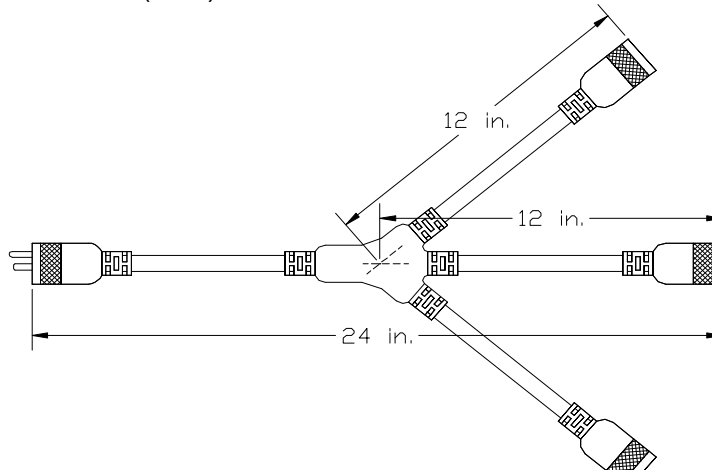

CATALOG NUMBER: 90198802
DESCRIPTION: 12/3 STW 125V/15A straight blade outdoor use "W"-adapter cord set
APPROVALS: UL Listed
CASE QTY: 12 **UPC:** 0 29892 09019 7

CONSTRUCTION PARAMETERS:

Conductors: 12 AWG bare copper, 65/30 stranding
 Jacket material: PVC, yellow
 Overall cable O.D. (nom): 0.585"

Note: Plug and connector style may vary

Attachment plug configuration: NEMA 5-15P
 Cord connector configuration: NEMA 5-15R x 3
 Plug and connector material: PVC, black

ELECTRICAL PROPERTIES:

Temperature rating: -40 to +60 °C
 Nominal operating voltage: 125 VAC
 Maximum operating current: 15 A
 Maximum operating wattage: 1875 W