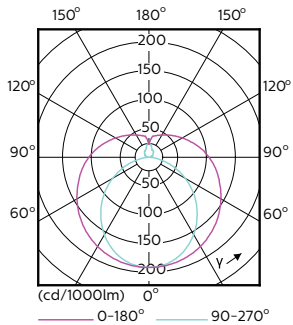

Photometric data

LEDtube 1200mm 17W G13 2100lm