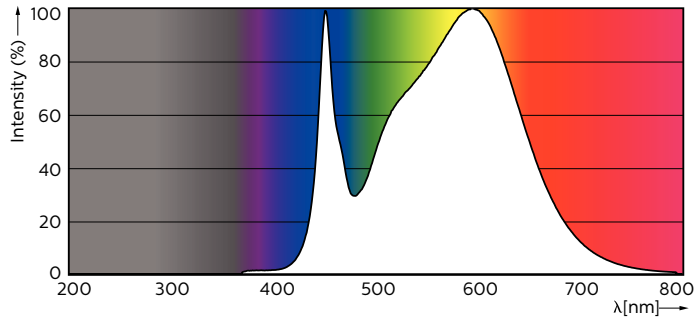

LEDtube PRO 1200mm 14W G13 840 2100lm

LEDtube PRO 1200mm 14W G13 840 2100lm