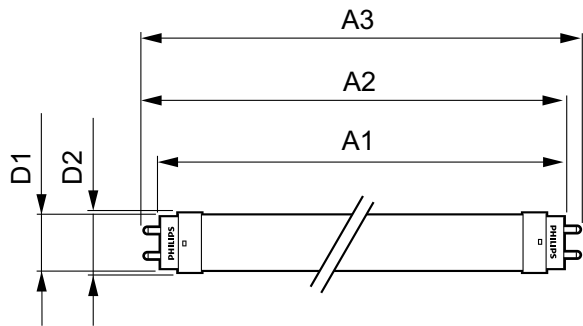

CorePro LEDtube InstantFit T8

Approbation Marks	UL certificate RoHS compliance DLC compliance
Product Data	
Order product name	14T8 PRO LED/48-4000 IF G 10/1
EAN/UPC - Product	046677453251
Order code	470112

Numerator - Quantity Per Pack	1
Numerator - Packs per outer box	10
Material Nr. (12NC)	929001343204
Net Weight (Piece)	0.214 kg
Model Number	9290013432

Dimensional drawing

14T8 PRO LED/48-4000 IF G 10/1

Product	D1	D2	A1	A2	A3
14T8 PRO LED/48-4000 IF G 10/1	25.7 mm	28 mm	1198 mm	1205 mm	1212 mm