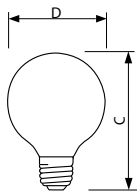

Product data

| General Information | | Cap-Base Information | |
|---------------------------------|------------------------------------|---------------------------------|----------------------------|
| Cap-Base | E26 [Single Contact Medium Screw] | Cap-Base Information | Aluminium [Aluminium Cap] |
| Operating Position | Universal [Universal] | Filament Shape | CC6 [Straight] |
| Main Application | Vanity | Product Data | |
| Gas Filling | GAS | Order product name | 25G25/CL/LL 120V 12/1 TP |
| Features | Long Life | EAN/UPC - Product | 046677168872 |
| Light Technical | | Order code | 168872 |
| Initial lumen (Nom) | 235 lm | Numerator - Quantity Per Pack | 1 |
| Operating and Electrical | | Numerator - Packs per outer box | 12 |
| Power (Rated) (Nom) | 25 W | Material Nr. (12NC) | 925186636323 |
| Voltage (Nom) | 120 V | Net Weight (Piece) | 0.001 kg |
| Mechanical and Housing | | | |
| Bulb Finish | Clear (CL) | | |

DuraMax Deco Globe

Dimensional drawing

Product

25G25/CL/LL 120V 12/1 TP

25W E26 120V G25 CL LL