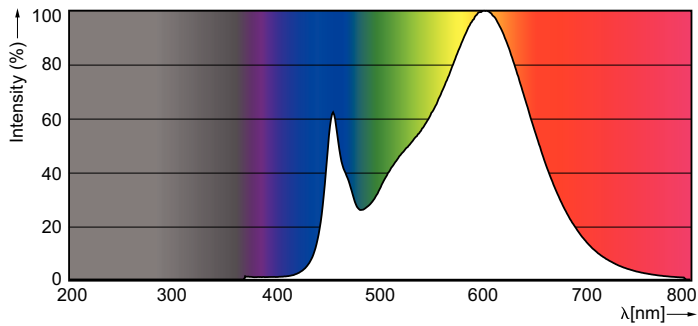

Photometric data

LEDtube 1200mm 12W G13 830 1500lm