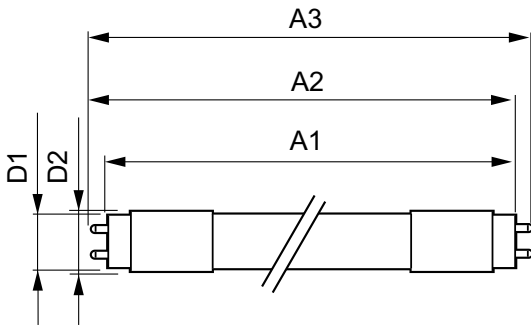

## Dimensional drawing

TLED 1200mm 120V 10-32W 1500lm 3000K G13

Product	D1	D2	A1	A2	A3
10T8 LED/48-3000 IF 1PK 10/1	25.7 mm	26.3 mm	1198.1 mm	1205.2 mm	1212.3 mm
10/1					