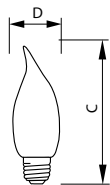

Product data

General Information	
Cap-Base	E26 [Single Contact Medium Screw]
Operating Position	Base Down +/- 90 D [Base Down +/- 90 D]
Main Application	Decorative
Gas Filling	GAS
Light Technical	
Initial lumen (Nom)	150 lm
Operating and Electrical	
Power (Rated) (Nom)	25 W
Voltage (Nom)	120 V
Mechanical and Housing	
Bulb Finish	Clear (CL)

Cap-Base Information	Aluminium [Aluminium Cap]
Filament Shape	C-7A [Ring]
Product Data	
Order product name	BC25BA9-1/2/CL/LL 120V 6/2
EAN/UPC - Product	50046677168198
Order code	168195
Numerator - Quantity Per Pack	1
Numerator - Packs per outer box	6
Material Nr. (12NC)	925180436303
Net Weight (Piece)	0.001 kg

DuraMax Deco Bent Tip

Dimensional drawing

Product

BC25BA9-1/2/CL/LL 120V 6/2

25W E26 120V BA9 1/2 CL