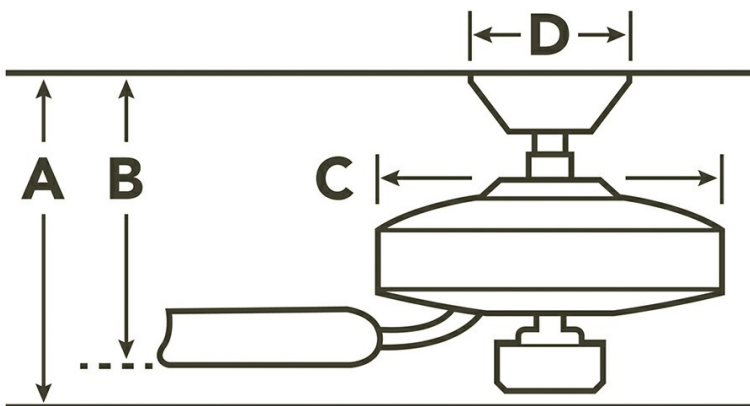

Airflow, Power and Efficiency

Speed	RPM	CFM	CFM/ Watt	Amps	Watts
High	195	5717	85	.58	67
Med	138	4179	128	.41	33
Low	65	2147	205	.24	10

Specifications

Number of Blades	5
Blades Included	Yes
Blade Pitch	12 Degrees
Blade Sweep	52"
Blades Reversible	No
Blade Material	ABS
Optional Blades Available	No
Downrod 1	1.00 OD X 4.00
Downrod 2	FLUSH MOUNT
Primary Control System	Pull Chain - In project applications using multiple ceiling fans, alternative remote controls may be required. Please contact Kichler Advanced Product Solutions at 844-542-4537 to confirm your project requirements.
Remote Included	No
Wall Control Included	No
Low Ceiling Adaptable	Yes, Dual Mount Included
Lead Wire Length	78.00"
Motor Size	153MM X 15MM
Motor Type	AC

Dimensions

Downrod	A	B	C	D
1.00 OD X 4.00	12.34	10.00	11.75	5.90
FLUSH MOUNT	9.10	6.75	11.75	5.90

Available Finishes

Finish	Fixture	Glass	Blade 1	Blade 2
--------	---------	-------	---------	---------

Kichler
 7711 East Pleasant Valley Road
 Cleveland, Ohio 44131-8010
 Toll free: 866.558.5706 or kichler.com