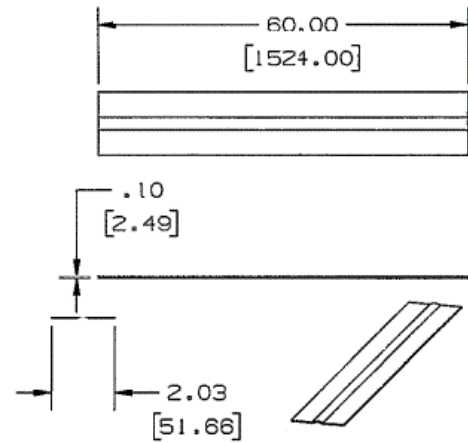

### Ordering Information

Description	Material	UPC Number	Catalog Number
Divider	Galvanized Steel	783585218335	HBL6750DAGY

**Color**  
Gray

### Specifications

Height	0.1"
Width	6.60"
Length	5'