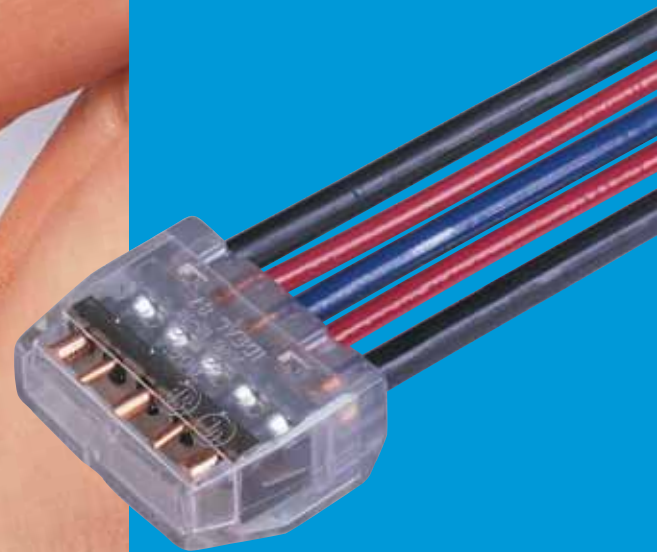

In-Sure™ Push-In Wire Connector

- *Clear shell gives visual verification of connection*
- *No-twist connection reduces repetitive motion fatigue*
- *Compact size makes installation easy*
- *Low insertion force for fast and easy connections*
- *Fits any combination of 12-18 AWG solid or tin-bonded copper conductors*

In-Sure™ Push-In Wire Connectors

The In-Sure™ Push-In Wire Connector from IDEAL. The fastest, easiest, no-twist push-in connector. Perfect for OEM lighting manufacturing, prefabricated wiring systems and other OEM and branch circuit wiring applications. The clear polycarbonate housing allows visual verification of every connection. Simply glide the wire in – the low insertion force makes it easy. In-Sure™ also allows removal of the wire after the connection has been established. UL Listed 94 D-Z, CSA Certified, and rated to 600V and 105°C. In-Sure™ saves time and improves productivity while perfecting connections.

Features

- Accepts any combination of 12-18 AWG solid or tin-bonded copper conductors
- Electrolytic tin-plated copper bus system
- Stainless steel inserts restrict pull-out
- Available in 2 through 8 port models
- Color-coded for easy identification
- Each connector subjected to 3000V dielectric test
- Check port for continuity testing
- Built-in strip length gauge