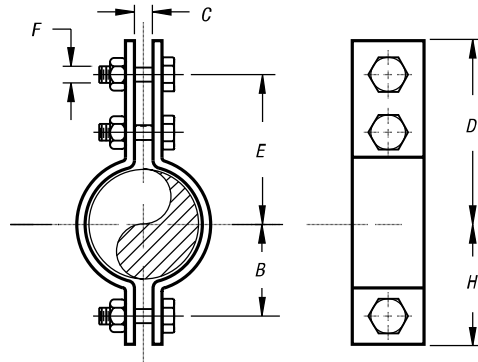

Pipe Straps, Conduit Clamps and Hangers

C-726 — Three-Bolt Pipe Clamp

Designed for hot-insulated pipe lines up to 750° F. The spacer on the top inner bolt provides uniform space for the connecting eyerod or weldless eyenut. We will also design to meet special requirements such as special pipe sizes.

Rated Loads are for up to 750° F (399° C).

Specifications

- Material: Carbon Steel
- Finish: Standard Finish — GoldGalv®, Black (add suffix "-B"), Electro-Galvanized (add suffix "-EG")
- Ordering: Specify catalog number, finish and pipe size. Also, include any special requirements
- Federal Specification A-A-1192A Type 3, MSS-SP-69 Type 3 and BSPSS-BS3974