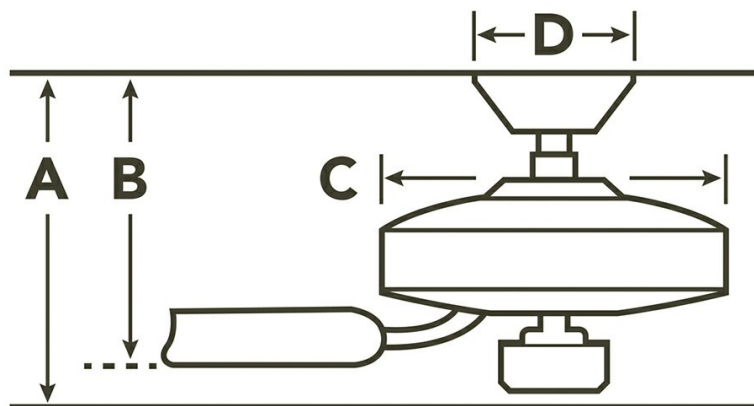

**Dimensions**

Downrod	A	B	C	D
1.00 OD X 4.50	15.04	8.66	11.77	6.80

**Available Finishes**

Finish	Fixture	Glass	Blade 1	Blade 2

**Specifications**

Number of Blades	4
Blades Included	Yes
Blade Pitch	13 Degrees
Blade Sweep	52"
Blades Reversible	No
Blade Material	ABS
Optional Blades Available	No
Downrod 1	1.00 OD X 4.50