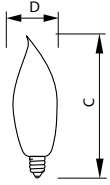

DuraMax Deco Bent Tip

Dimensional drawing

Product

BC60BA9C/LL 120V 6/2

60W E12 120V BA9 CL