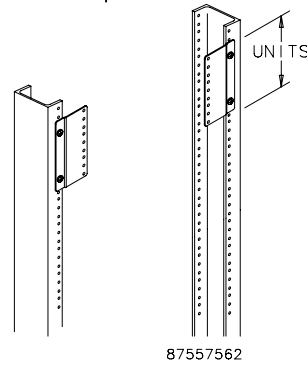

PANEL ADAPTER

Adapts 23-in. open frame rack to accept 19-in. equipment. Offset provides flush mounting surface. Steel with plated finish. Furnished in pairs.

BULLETIN: DACCY

Catalog Number	Rack Units
ERB1U2319	1
ERB3U2319	3
ERB5U2319	5

Panel Adapter