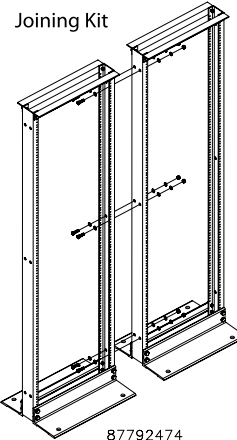

4-POST OPEN FRAME RACK FRONT-TO-BACK CABLE MANAGER

Cable Manager provides holes for mounting D-Rings and Spools to facilitate routing and managing cable in a 4-Post Open Frame Rack. Mounts to rack uprights. Made of steel with RAL 9005 black polyester paint finish. Includes six large D-Rings.

BULLETIN: DOFRY

Catalog Number	Height mm/in.	Width mm/in.	Adjusts to Fit 4-Post Depth	Pkg. Qty.
E4FBCM	74 2.90	22 .85	750-1050	1

87799410

JOINING KIT

Hardware kit to join two open-frame racks. Made of steel with plated finish.

BULLETIN: DOFRY

Catalog Number	Description
EJ2DR	Joining Kit, Side-to-Side

87792474

MOBILE BASE FOR OPEN FRAME RACKS

Models for 19-in. 2- and 4-Post Open Frame Racks. Includes four non-locking casters. Will also accept standard levelers. Order catalog number PMBLM12 separately. The rack mounts on the base to provide greater stability with mobility. Made of steel with RAL 9005 black polyester powder paint finish. Mounting hardware included.

Adapts 23-in. open frame rack to accept 19-in. equipment. Offset provides flush mounting surface. Steel with plated finish. Furnished in pairs.

BULLETIN: DACCY

Catalog Number	Rack Units
ERB1U2319	1
ERB3U2319	3
ERB5U2319	5