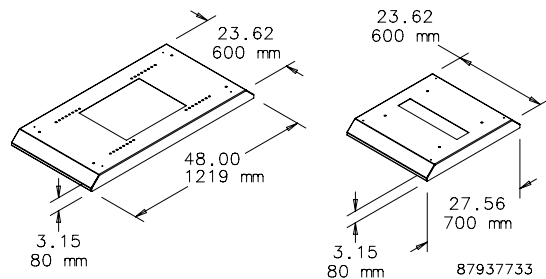

BULLETIN: DOFRY

Catalog Number	Height mm/in.	Width mm/in.	Adjusts to Fit 4-Post Depth	Pkg. Qty.
E4FBCM	74 2.90	22 .85	750-1050	1

87799410

JOINING KIT

Hardware kit to join two open-frame racks. Made of steel with plated finish.

BULLETIN: DOFRY

Catalog Number	Description
EJ2DR	Joining Kit, Side-to-Side

87792474

MOBILE BASE FOR OPEN FRAME RACKS

Models for 19-in. 2- and 4-Post Open Frame Racks. Includes four non-locking casters. Will also accept standard levelers. Order catalog number PMBLM12 separately. The rack mounts on the base to provide greater stability with mobility. Made of steel with RAL 9005 black polyester powder paint finish. Mounting hardware included.

BULLETIN: DOFRY

Catalog Number	Fits
A19MB600	2-post open-frame racks
A19MB1000	4-post open-frame racks with depth adjustable between 17.7- and 29.5-in. (450- and 750-mm) in 0.98-in. (25-mm) increments

DUST COVER

Adapts 23-in. open frame rack to accept 19-in. equipment. Offset provides flush mounting surface. Steel with plated finish. Furnished in pairs.

BULLETIN: DACCY

Catalog Number	Rack Units
ERB1U2319	1
ERB3U2319	3
ERB5U2319	5