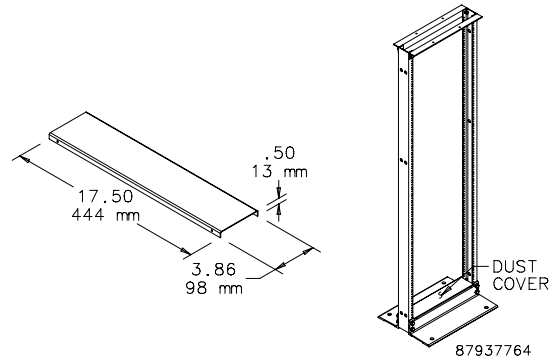

DUST COVER

Provides a finished appearance to the base of a two-post rack. Made of steel with RAL 9005 black polyester powder paint finish.
BULLETIN: DOFRY

Catalog Number	Use with
EDUSTCVR	DataCom 2-post rack