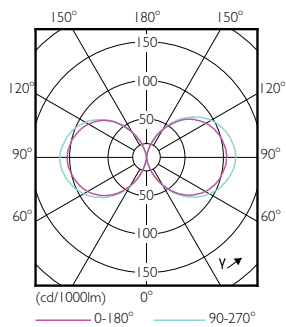

### Product data

General Information	
Base	E39 [ Single Contact Mogul Screw]
EU RoHS compliant	Yes
Nominal Lifetime (Nom)	50000 h
Switching Cycle	50000X
Technical Type	55-150W
Light Technical	
Color Code	740 [ CCT of 4000K]
Beam Angle (Nom)	360 °
Initial lumen (Nom)	8000 lm
Color Designation	Cool White (CW)
Correlated Color Temperature (Nom)	4000 K
Luminous Efficacy (rated) (Nom)	133.33 lm/W
Color Consistency	ANSI 4000K
Color Rendering Index (Nom)	70
LLMF At End Of Nominal Lifetime (Nom)	70 %
Operating and Electrical	
Input Frequency	50 to 60 Hz

## Dimensional drawing

HIB NAM Post top 8000lm 4000K G2

Product	D	C
55ED28/LED/740/ND 120-277V G2 4/1	105 mm	204 mm

## Photometric data

NAM Highbay 165W EX39 4000K 60-120D NB WB DL

HIB NAM Trueforce 55W E39 Clear 740 36D ND

HIB NAM Trueforce 55W E39 Clear 730 36D ND