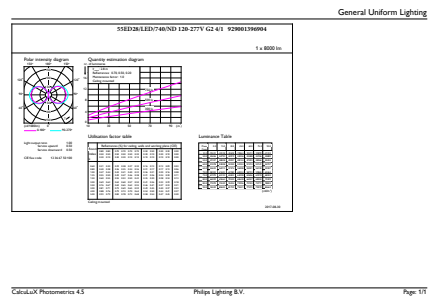

### Product data

General Information	
Base	E39 [ Single Contact Mogul Screw]
EU RoHS compliant	Yes
Nominal Lifetime (Nom)	50000 h
Switching Cycle	50000X
Technical Type	55-150W
Light Technical	
Color Code	740 [ CCT of 4000K]
Beam Angle (Nom)	360 °
Initial lumen (Nom)	8000 lm
Color Designation	Cool White (CW)
Correlated Color Temperature (Nom)	4000 K
Luminous Efficacy (rated) (Nom)	133.33 lm/W
Color Consistency	ANSI 4000K
Color Rendering Index (Nom)	70
LLMF At End Of Nominal Lifetime (Nom)	70 %
Operating and Electrical	
Input Frequency	50 to 60 Hz

# LED Urban TrueForce Lamps

Energy Certifications	DLC Standard
<b>Product Data</b>	
Order product name	55ED28/LED/740/ND 120-277V G2 4/1
EAN/UPC - Product	046677473648
Order code	473645

Numerator - Quantity Per Pack	1
Numerator - Packs per outer box	4
Material Nr. (12NC)	929001396904
Net Weight (Piece)	0.900 kg

## Dimensional drawing

HIB NAM Post top 8000lm 4000K G2

Product	D	C
55ED28/LED/740/ND 120-277V G2 4/1	105 mm	204 mm

## Photometric data

NAM Highbay 165W EX39 4000K 60-120D NB WB DL

HIB NAM Trueforce 55W E39 Clear 740 36D ND

HIB NAM Trueforce 55W E39 Clear 730 36D ND