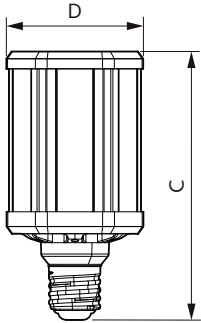

### Product data

General Information	
Base	E39 [ Single Contact Mogul Screw]
EU RoHS compliant	Yes
Nominal Lifetime (Nom)	50000 h
Switching Cycle	50000X
Technical Type	55-150W
Light Technical	
Color Code	740 [ CCT of 4000K]
Beam Angle (Nom)	360 °
Initial lumen (Nom)	8000 lm
Color Designation	Cool White (CW)
Correlated Color Temperature (Nom)	4000 K
Luminous Efficacy (rated) (Nom)	133.33 lm/W
Color Consistency	ANSI 4000K
Color Rendering Index (Nom)	70
LLMF At End Of Nominal Lifetime (Nom)	70 %
Operating and Electrical	
Input Frequency	50 to 60 Hz

## Dimensional drawing

HIB NAM Post top 8000lm 4000K G2

Product	D	C
55ED28/LED/740/ND 120-277V G2 4/1	105 mm	204 mm