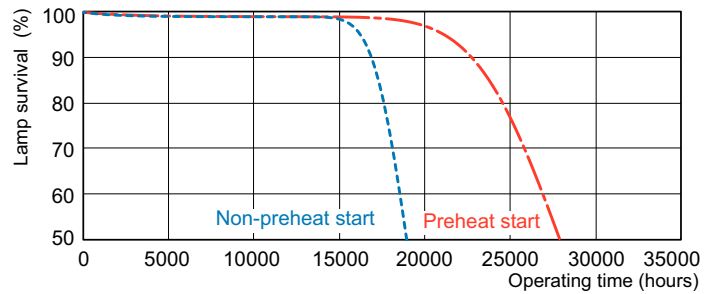

T5 Standard

Approval and Application

Energy Efficiency Label (EEL)	A
Mercury (Hg) Content (Nom)	1.4 mg

Product Data

Order product name	F35T5/841 40PK
EAN/UPC - Product	046677230951
Order code	230953

Numerator - Quantity Per Pack	1
Numerator - Packs per outer box	40
Material Nr. (12NC)	927992784022
Net Weight (Piece)	128.700 g
ILCOS Code	FDH-35/40/1B-L/P-G5-16/1450

Dimensional drawing

Product	D (max)	A (max)	B (max)	B (min)	C (max)
F35T5/841 40PK	17 mm	1449.0 mm	1456.1 mm	1453.7 mm	1463.2 mm

TL5 HE F35T5/841 HE Alto

Lifetime

LDLE_TL5-HE8_0001-Life expectancy diagram

LDLE_TL5-HE8_0002-Life expectancy diagram

LDLM_TL5-HE8_0001-Lumen maintenance diagram