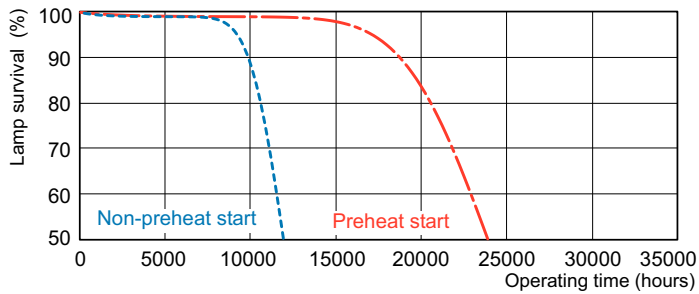

T5 Standard

Approval and Application

Energy Efficiency Label (EEL)	A
Mercury (Hg) Content (Nom)	1.4 mg

Product Data

Order product name	F35T5/841 40PK
EAN/UPC - Product	046677230951
Order code	230953

Numerator - Quantity Per Pack	1
Numerator - Packs per outer box	40
Material Nr. (12NC)	927992784022
Net Weight (Piece)	128.700 g
ILCOS Code	FDH-35/40/1B-L/P-G5-16/1450

Dimensional drawing

Product	D (max)	A (max)	B (max)	B (min)	C (max)
F35T5/841 40PK	17 mm	1449.0 mm	1456.1 mm	1453.7 mm	1463.2 mm

TL5 HE F35T5/841 HE Alto

Lifetime

LDLE_TL5-HE8_0001-Life expectancy diagram

LDLE_TL5-HE8_0002-Life expectancy diagram

LDLM_TL5-HE8_0001-Lumen maintenance diagram