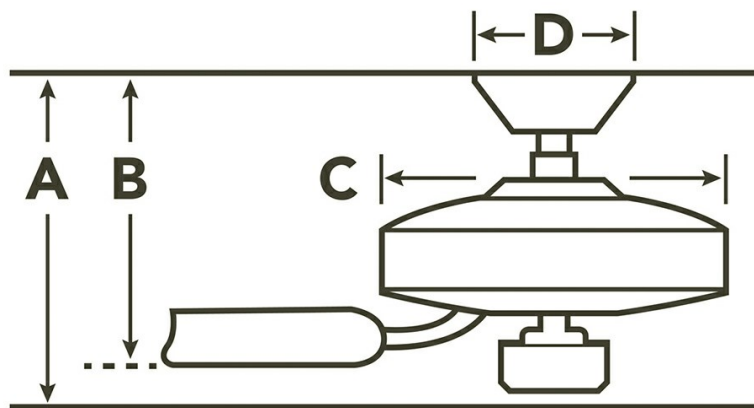

Dimensions

Downrod	A	B	C	D
1.00 OD X 4.50	14.10	9.90	10.75	6.30

Primary Control System
Pull Chain - In project applications using multiple ceiling fans, alternative remote controls may be required. Please contact Kichler Advanced Product Solutions at 844-542-4537 to confirm your project requirements.

Remote Included	No
Wall Control Included	No
Low Ceiling Adaptable	No
Lead Wire Length	78.00"
Motor Size	153MM X 17MM
Motor Type	AC

Downlight

Downlight Included	Yes
Light Source	Halogen