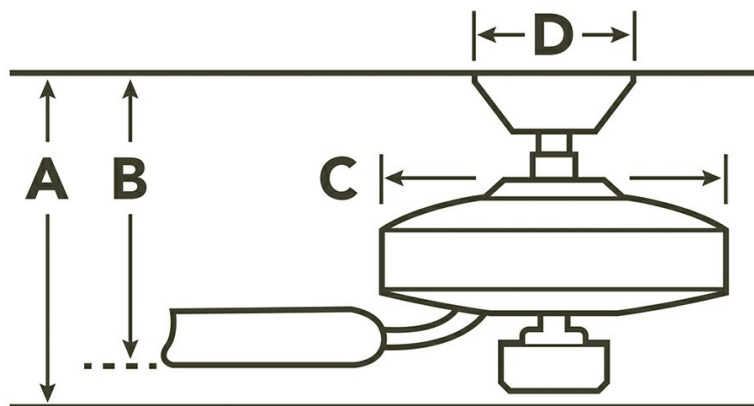

Dimensions

Downrod	A	B	C	D
1.00 OD X 4.00	12.75	11.00	13.00	6.61

Specifications

Number of Blades	5
Blades Included	Yes
Blade Pitch	14 Degrees
Blade Sweep	52"
Blades Reversible	No
Blade Material	WOOD
Optional Blades Available	No
Downrod 1	1.00 OD X 4.00

Primary Control System
Pull Chain - In project applications using multiple ceiling fans, alternative remote controls may be required. Please contact Kichler Advanced Product Solutions at 844-542-4537 to confirm your project requirements.

Remote Included	No
Wall Control Included	No
Low Ceiling Adaptable	Yes, With Optional Flush Mount
Lead Wire Length	78.00"
Motor Size	172MM X 14MM
Motor Type	AC

Downlight

Optional Light Kit Available	No

Available Finishes

Finish	Fixture	Glass	Blade 1	Blade 2

Safety Listings & Certifications

Safety Rated	Dry