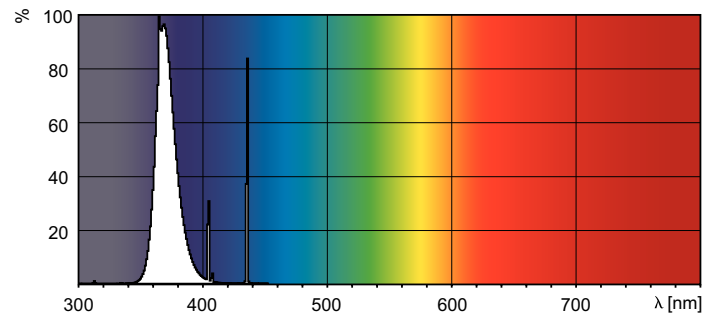

### Product data

General Information		Approval and Application	
Cap-Base	G13 [ Medium Bi-Pin Fluorescent]	Mercury (Hg) Content (Nom)	8.0 mg
Main Application	Reprography (R)		
Life to 50% Failures (Nom)	9000 h		
Useful Life (Nom)	5000 h		
Light Technical		UV	
Color Code	10	UV-B/UV-A (IEC)	0.2 %
Color Designation	Actinic	UV-A Radiation 100Hr (IEC)	8.8 W
Chromaticity Coordinate X (Nom)	225		
Chromaticity Coordinate Y (Nom)	230		
Operating and Electrical		Product Data	
Power (Rated) (Nom)	36 W	Order product name	Actinic BL TL-DK 36W/10 1SL/25
Lamp Current (Nom)	0.865 A	EAN/UPC - Product	8727900860832
Voltage (Nom)	50 V	Order code	286724
		Numerator - Quantity Per Pack	1
		Numerator - Packs per outer box	25
		Material Nr. (12NC)	928019701003
		Net Weight (Piece)	68.900 g

## Dimensional drawing

Product	D (max)	A (max)	B (max)	B (min)	C (max)
Actinic BL TL-DK 36W/10 1SL/25	28 mm	589.8 mm	596.9 mm	594.5 mm	604 mm

TL-DK 36W/10

## Photometric data

Lightcolor /10

Lightcolor /10