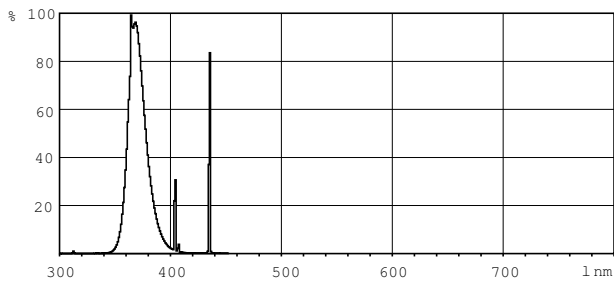

### Product data

General Information		Approval and Application	
Cap-Base	G13 [ Medium Bi-Pin Fluorescent]	Mercury (Hg) Content (Nom)	8.0 mg
Main Application	Reprography (R)		
Life to 50% Failures (Nom)	9000 h		
Useful Life (Nom)	5000 h		
Light Technical		UV	
Color Code	10	UV-B/UV-A (IEC)	0.2 %
Color Designation	Actinic	UV-A Radiation 100Hr (IEC)	8.8 W
Chromaticity Coordinate X (Nom)	225		
Chromaticity Coordinate Y (Nom)	230		
Operating and Electrical		Product Data	
Power (Rated) (Nom)	36 W	Order product name	Actinic BL TL-DK 36W/10 1SL/25
Lamp Current (Nom)	0.865 A	EAN/UPC - Product	8727900860832
Voltage (Nom)	50 V	Order code	286724
		Numerator - Quantity Per Pack	1
		Numerator - Packs per outer box	25
		Material Nr. (12NC)	928019701003
		Net Weight (Piece)	68.900 g

## Dimensional drawing

Product	D (max)	A (max)	B (max)	B (min)	C (max)
Actinic BL TL-DK 36W/10 1SL/25	28 mm	589.8 mm	596.9 mm	594.5 mm	604 mm

TL-DK 36W/10

## Photometric data

Lightcolor /10

Lightcolor /10