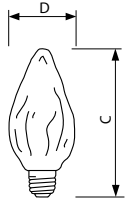

DuraMax Deco Flame

Dimensional drawing

Product

BC40F15/WLL 120V 6/2 TP

40W E26 120V F15 WH