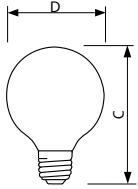

Product data

General Information		Cap-Base Information	
Cap-Base	E26 [Single Contact Medium Screw]	Cap-Base Information	Aluminium [Aluminium Cap]
Operating Position	Universal [Universal]	Filament Shape	CC6 [Straight]
Main Application	Vanity	Product Data	
Gas Filling	GAS	Order product name	40G25/W/LL 120V 4/3
Light Technical		EAN/UPC - Product	50046677169041
Initial lumen (Nom)	370 lm	Order code	169045
Operating and Electrical		Numerator - Quantity Per Pack	1
Power (Rated) (Nom)	40 W	Numerator - Packs per outer box	4
Voltage (Nom)	120 V	Material Nr. (12NC)	925244036358
Mechanical and Housing		Net Weight (Piece)	39.000 g
Bulb Finish	White (WH)		

DuraMax Deco Globe

Dimensional drawing

Product

40G25/W/LL 120V 4/3

40W E26 120V G25 WH