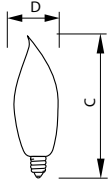

Deco Bent Tip

BC25BA9C/CL12V 6/1 TP

Decorative bent tip candle bulbs add sparkle and are ideal for contemporary décor.

Product data

General Information	
Cap-Base	E12 [Candelabra Screw]
Operating Position	Base Down +/- 90 D [Base Down +/- 90 D]
Main Application	Decorative
Operating and Electrical	
Power (Rated) (Nom)	25 W
Voltage (Nom)	12 V
Mechanical and Housing	
Bulb Finish	Clear (CL)
Cap-Base Information	Aluminium [Aluminium Cap]

Filament Shape	C-7A [Ring]
Product Data	
Order product name	BC25BA9C/CL12V 6/1 TP
EAN/UPC - Product	046677138233
Order code	138230
Numerator - Quantity Per Pack	1
Numerator - Packs per outer box	6
Material Nr. (12NC)	925162917101
Net Weight (Piece)	0.032 kg

Deco Bent Tip

Dimensional drawing

Product

BC25BA9C/CL12V 6/1 TP

25W E12 12V BA9 CL